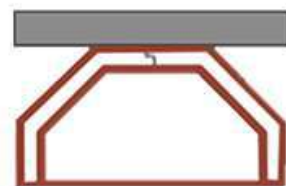

→ Description

→ Color:

- Red 
- Black 
- Rustic 

→ Weight : 480 Kg

→ Dimensions

→ Installation:

- Type 1:

- Type 2: