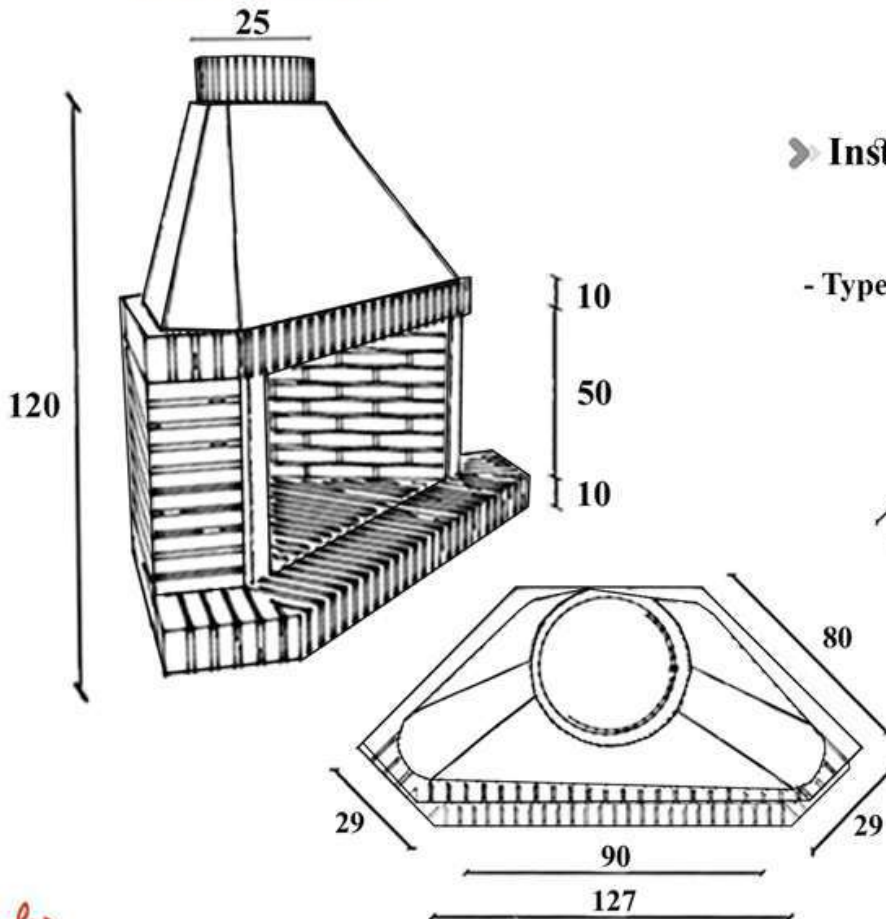

→ Description

→ Color:

- Red 
- Black 
- Rustic 

→ Weight : 750 Kg

→ Dimensions

→ Installation:

- Type :