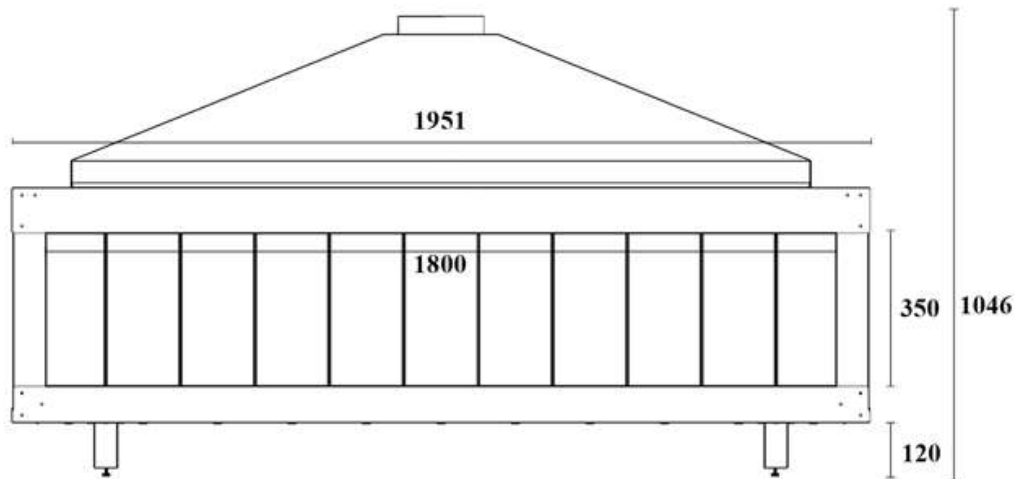

OPEN FIREBOX - GAS

OP.G - 180

➔ Option: Double Burner

➔ Dimensions

FLAMME ROUGE

Halat - Highway - Near Chamsine Bakery

www.flammerouge-lb.com E: info@flammerouge-lb.com