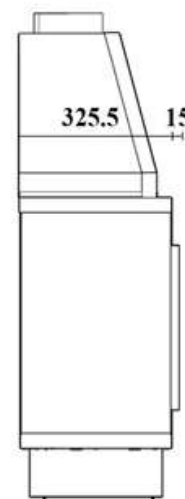

OPEN FIREBOX - GAS

OP.G - 180

➔ Option: Double Burner

➔ Dimensions

FLAMME ROUGE

Halat - Highway - Near Chamsine Bakery

www.flammerouge-lb.com E: info@flammerouge-lb.com