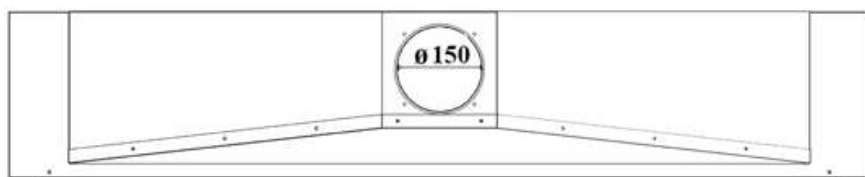

OPEN FIREBOX - GAS

OP.G - 180

➔ Option: Double Burner

➔ Dimensions

FLAMME ROUGE

Halat - Highway - Near Chamsine Bakery

www.flammerouge-lb.com E: info@flammerouge-lb.com