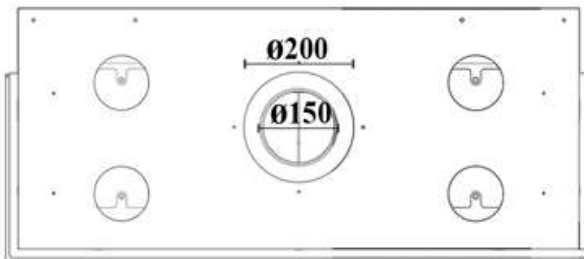

GAS FIREPLACE - Frameless

F.F - A - F

Dimensions

FLAMME ROUGE

Halat - Highway - Near Chamsine Bakery

www.flammerouge-lb.com E: info@flammerouge-lb.com