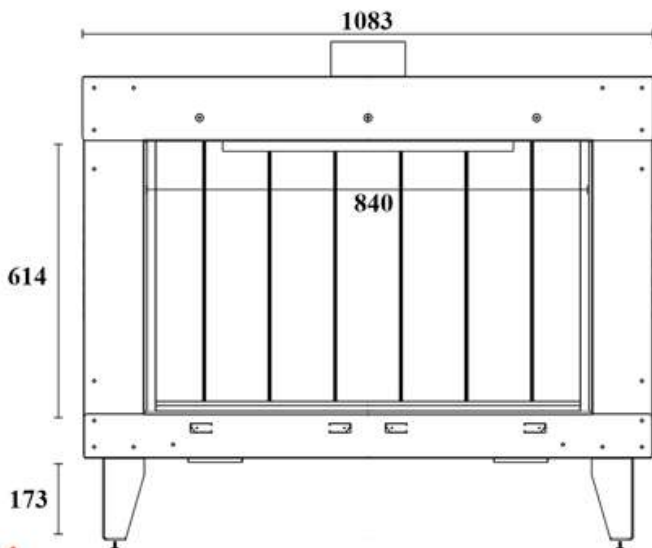

GAS FIREPLACE - Frameless

F.F - A - F

Dimensions

FLAMME ROUGE

Halat - Highway - Near Chamsine Bakery

www.flammerouge-lb.com E: info@flammerouge-lb.com