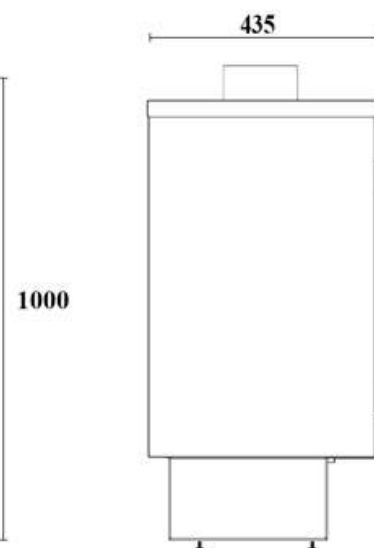

GAS FIREPLACE - Frameless

F.F - A - F

Dimensions

FLAMME ROUGE

Halat - Highway - Near Chamsine Bakery

www.flammerouge-lb.com E: info@flammerouge-lb.com