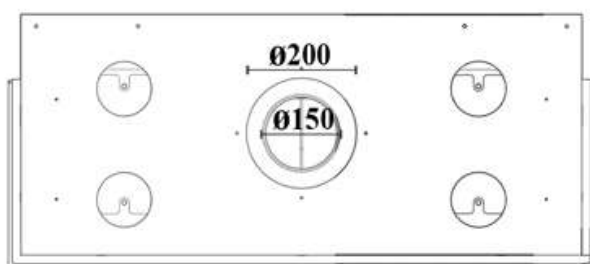

GAS FIREPLACE - Frameless

F.FH - A

➔➔➔ Dimensions

FLAMME ROUGE

Halat - Highway - Near Chamsine Bakery

www.flammerouge-lb.com E: info@flammerouge-lb.com