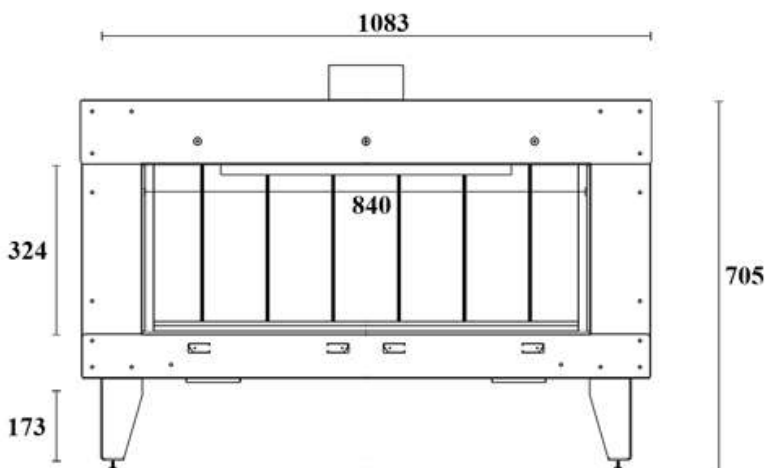

GAS FIREPLACE - Frameless

F.FH - A

➔➔➔ Dimensions

FLAMME ROUGE

Halat - Highway - Near Chamsine Bakery

www.flammerouge-lb.com E: info@flammerouge-lb.com