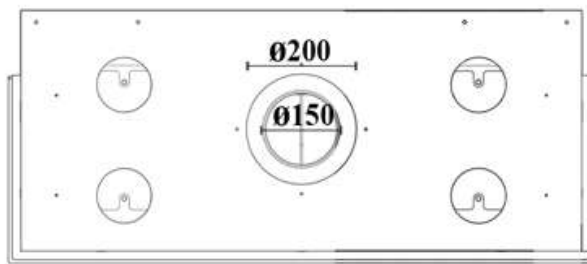

GAS FIREPLACE - Frameless

F.FH - A100

➔➔➔ Dimensions

FLAMME ROUGE

Halat - Highway - Near Chamsine Bakery

www.flammerouge-lb.com E: info@flammerouge-lb.com