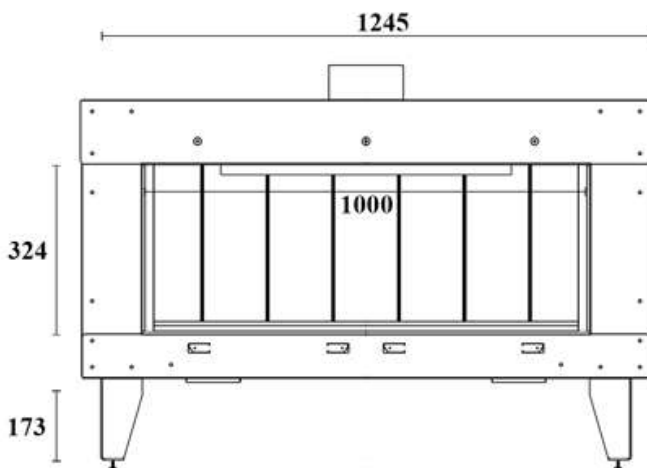

GAS FIREPLACE - Frameless

F.FH - A100

➔➔➔ Dimensions

FLAMME ROUGE

Halat - Highway - Near Chamsine Bakery

www.flammerouge-lb.com E: info@flammerouge-lb.com