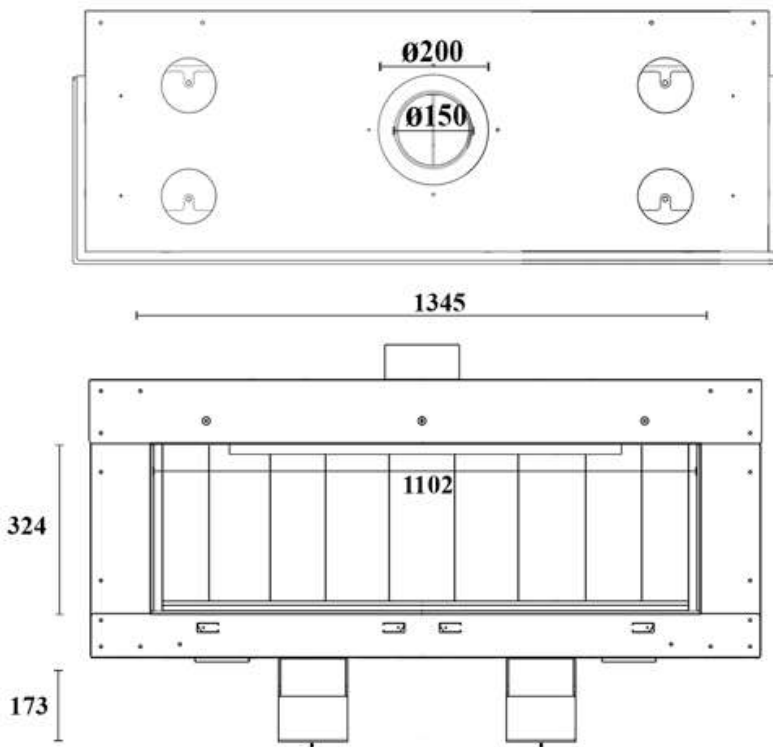

# GAS FIREPLACE - Frameless

F.FH - B

## ➔➔➔ Dimensions

**FLAMME ROUGE**

Halat - Highway - Near Chamsine Bakery

[www.flammerouge-lb.com](http://www.flammerouge-lb.com) E: [info@flammerouge-lb.com](mailto:info@flammerouge-lb.com)