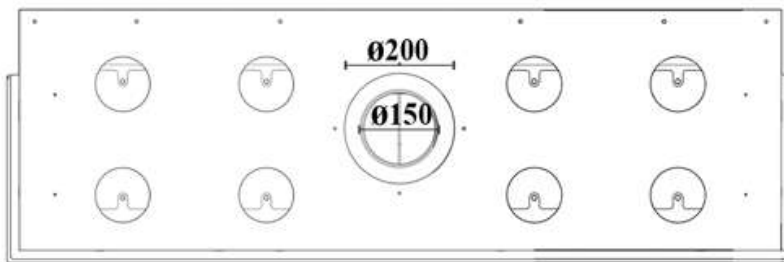

GAS FIREPLACE - Frameless

F.FH - C

➔➔➔ Dimensions

FLAMME ROUGE

Halat - Highway - Near Chamsine Bakery

www.flammerouge-lb.com E: info@flammerouge-lb.com