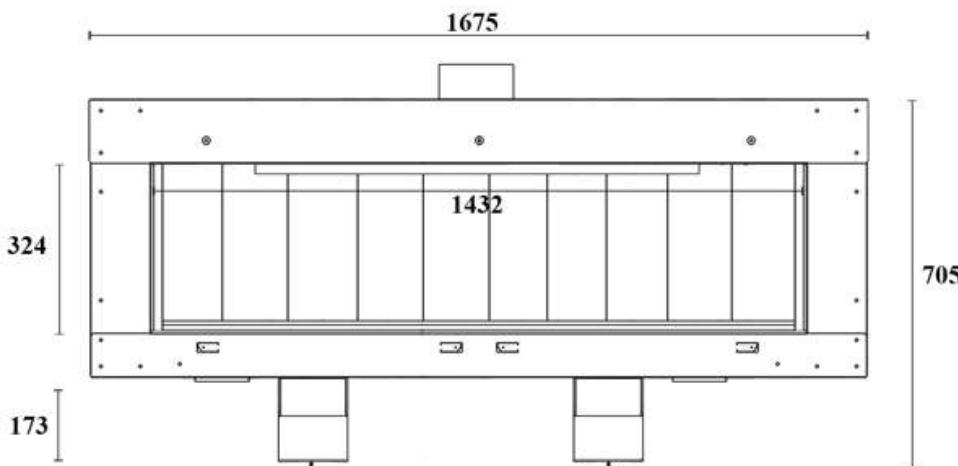

GAS FIREPLACE - Frameless

F.FH - C

➔➔➔ Dimensions

FLAMME ROUGE

Halat - Highway - Near Chamsine Bakery

www.flammerouge-lb.com E: info@flammerouge-lb.com