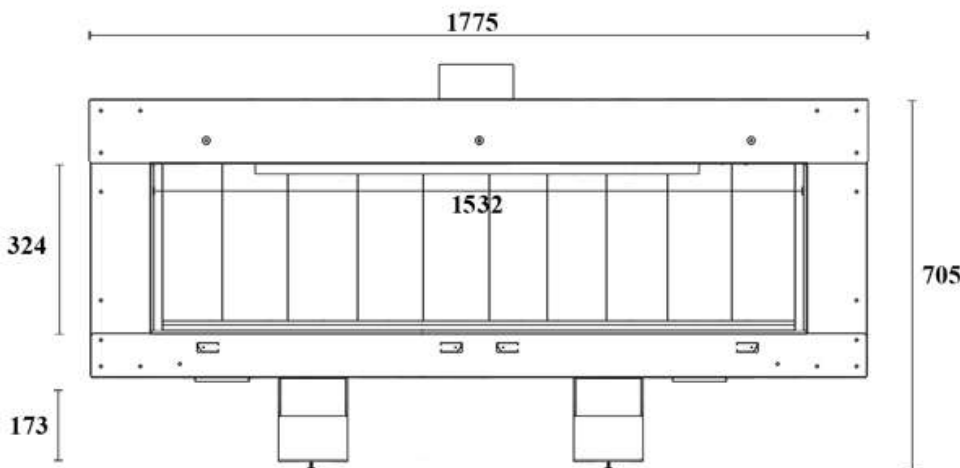

GAS FIREPLACE - Frameless

F.FH - C 155

➔➔➔ Dimensions

FLAMME ROUGE

Halat - Highway - Near Chamsine Bakery

www.flammerouge-lb.com E: info@flammerouge-lb.com