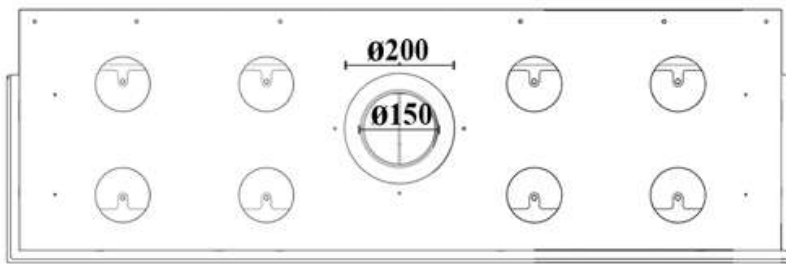

GAS FIREPLACE - Frameless

F.FH - C 155

➔➔➔ Dimensions

FLAMME ROUGE

Halat - Highway - Near Chamsine Bakery

www.flammerouge-lb.com E: info@flammerouge-lb.com