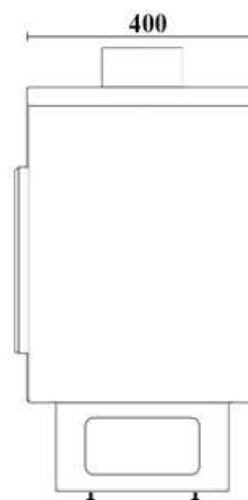

GAS FIREPLACE - Frameless

F.DF - A

→ Dimensions

1001

722

FLAMME ROUGE

Halat - Highway - Near Chamsine Bakery

www.flammerouge-lb.com E: info@flammerouge-lb.com