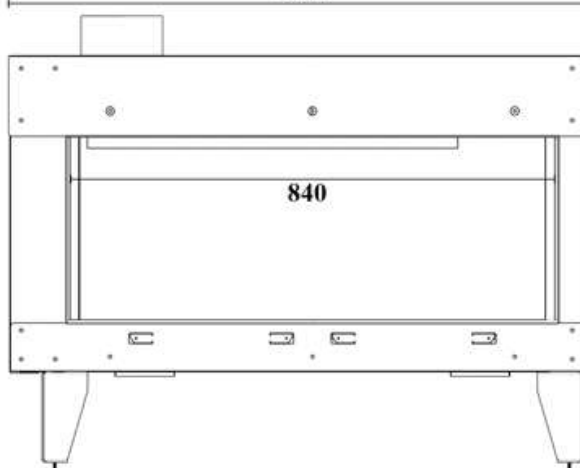

GAS FIREPLACE - Frameless

F.DF - A

→ Dimensions

1001

722

FLAMME ROUGE

Halat - Highway - Near Chamsine Bakery

www.flammerouge-lb.com E: info@flammerouge-lb.com