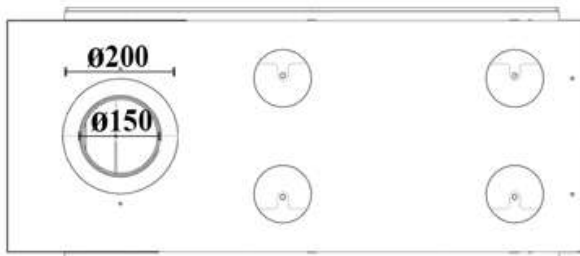

GAS FIREPLACE - Frameless

F.DF - A

→ Dimensions

1001

722

FLAMME ROUGE

Halat - Highway - Near Chamsine Bakery

www.flammerouge-lb.com E: info@flammerouge-lb.com