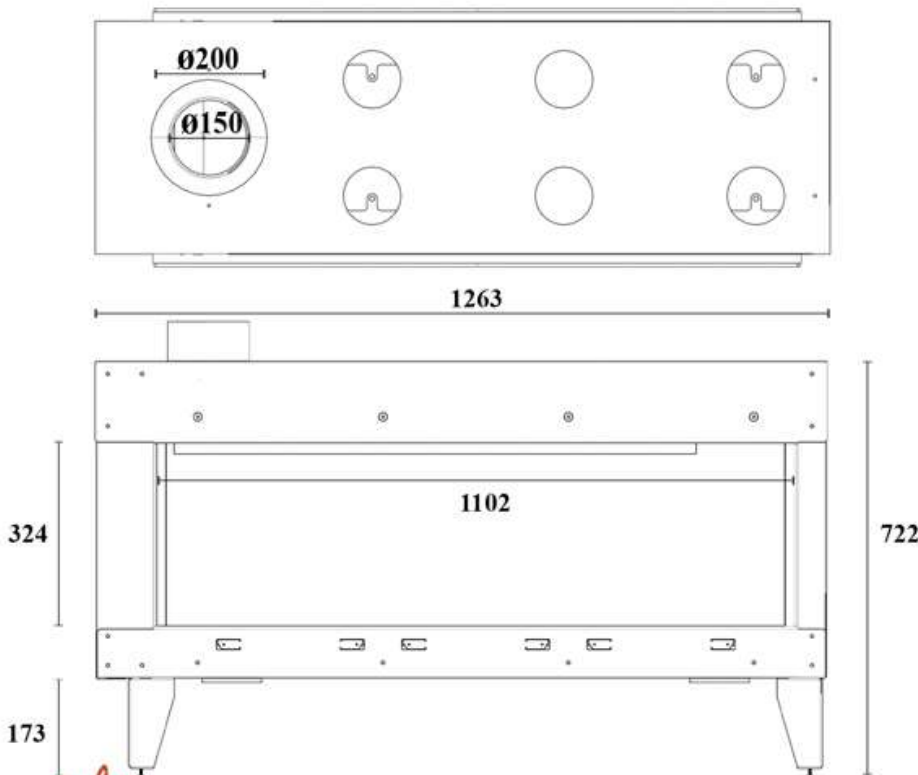

GAS FIREPLACE - Frameless

F.DF - B

➔➔➔ Dimensions

FLAMME ROUGE

Halat - Highway - Near Chamsine Bakery

www.flammerouge-lb.com E: info@flammerouge-lb.com