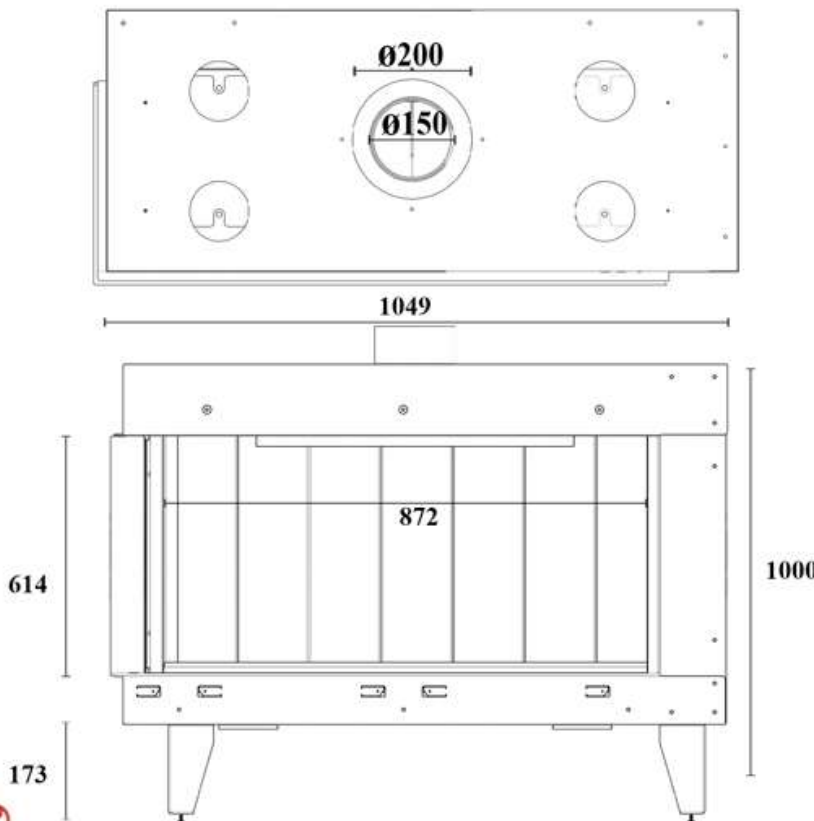

GAS FIREPLACE - Frameless

F.L - A - F

→ Dimensions

FLAMME ROUGE

Halat - Highway - Near Chamsine Bakery

www.flammerouge-lb.com E: info@flammerouge-lb.com