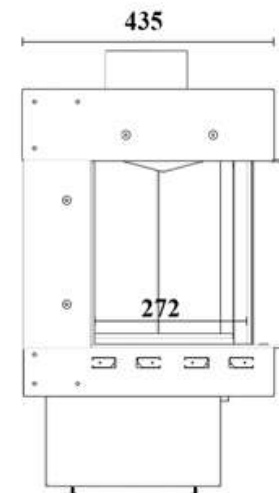

GAS FIREPLACE - Frameless

F.L - A - F

→ Dimensions

FLAMME ROUGE

Halat - Highway - Near Chamsine Bakery

www.flammerouge-lb.com E: info@flammerouge-lb.com