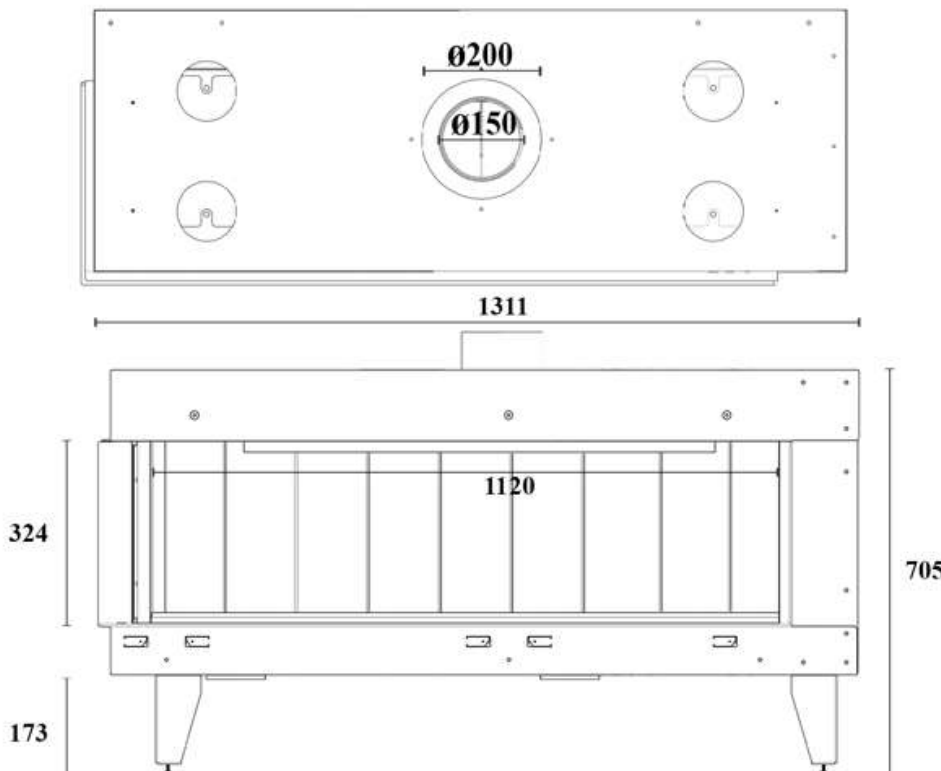

GAS FIREPLACE - Frameless

FLH - B

➔➔➔ Dimensions

FLAMME ROUGE

Halat - Highway - Near Chamsine Bakery

www.flammerouge-lb.com E: info@flammerouge-lb.com