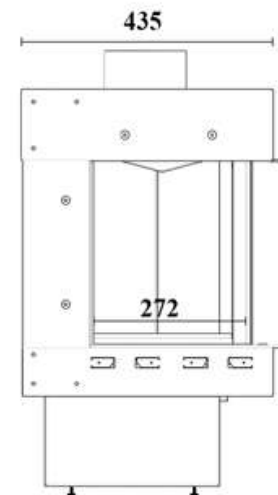

GAS FIREPLACE - Frameless

FLH - B

➔➔➔ Dimensions

FLAMME ROUGE

Halat - Highway - Near Chamsine Bakery

www.flammerouge-lb.com E: info@flammerouge-lb.com