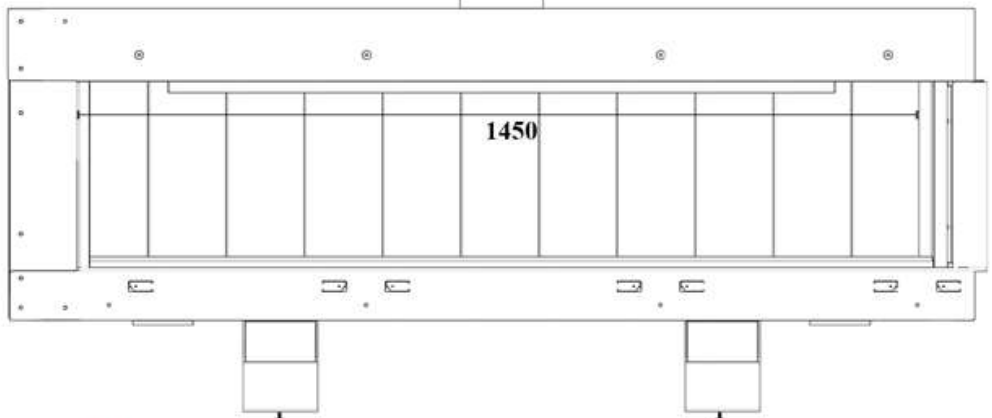

GAS FIREPLACE - Frameless

FRH - C

➔➔➔ Dimensions

1640

435

FLAMME ROUGE

Halat - Highway - Near Chamsine Bakery

www.flammerouge-lb.com E: info@flammerouge-lb.com