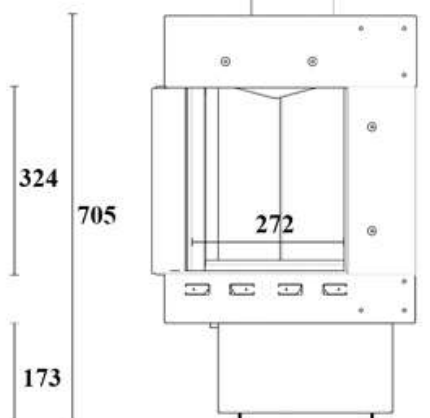

GAS FIREPLACE - Frameless

FRH - C

➔➔➔ Dimensions

1640

435

FLAMME ROUGE

Halat - Highway - Near Chamsine Bakery

www.flammerouge-lb.com E: info@flammerouge-lb.com