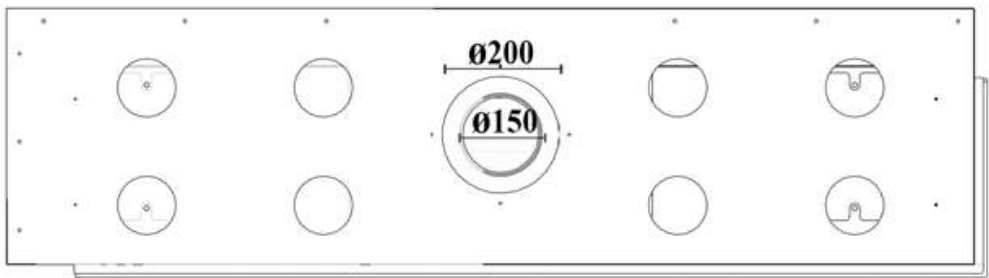

GAS FIREPLACE - Frameless

FRH - C

➔➔➔ Dimensions

1640

435

FLAMME ROUGE

Halat - Highway - Near Chamsine Bakery

www.flammerouge-lb.com E: info@flammerouge-lb.com