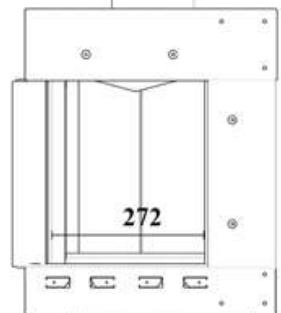

272

FLAMME ROUGE

Halat - Highway - Near Chamsine Bakery

www.flammerouge-lb.com E: info@flammerouge-lb.com