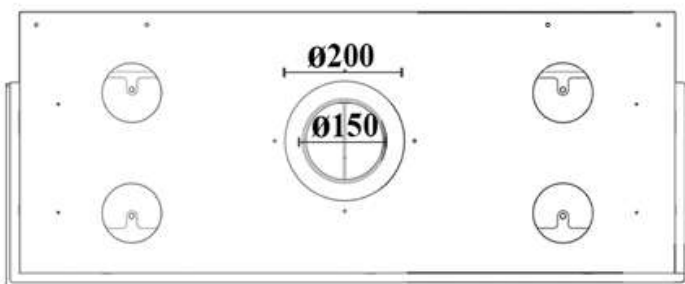

GAS FIREPLACE - Frameless

F.3V - B

➔➔➔ Dimensions

FLAMME ROUGE

Halat - Highway - Near Chamsine Bakery

www.flammerouge-lb.com E: info@flammerouge-lb.com