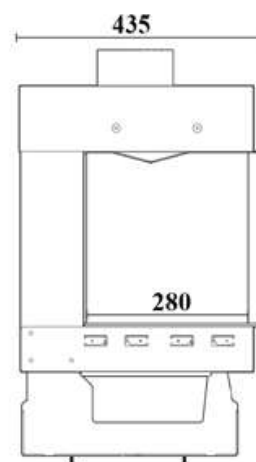

GAS FIREPLACE - Frameless

F.3V - B

➔➔➔ Dimensions

FLAMME ROUGE

Halat - Highway - Near Chamsine Bakery

www.flammerouge-lb.com E: info@flammerouge-lb.com