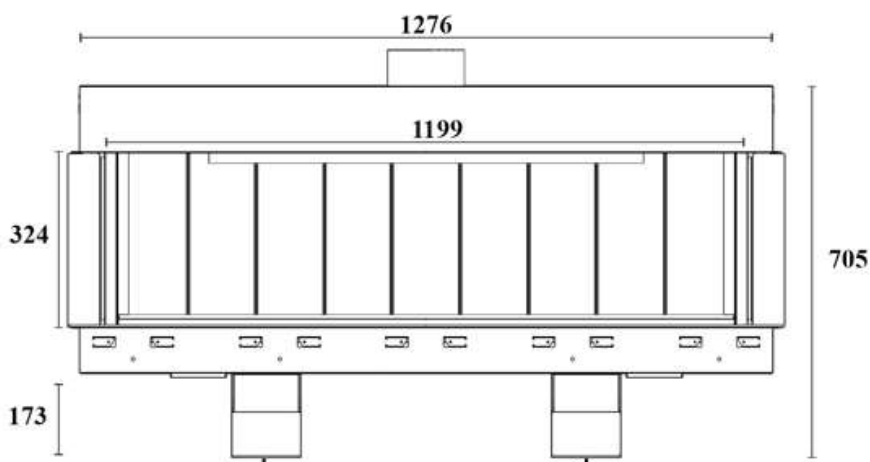

GAS FIREPLACE - Frameless

F.3V - B

➔➔➔ Dimensions

FLAMME ROUGE

Halat - Highway - Near Chamsine Bakery

www.flammerouge-lb.com E: info@flammerouge-lb.com