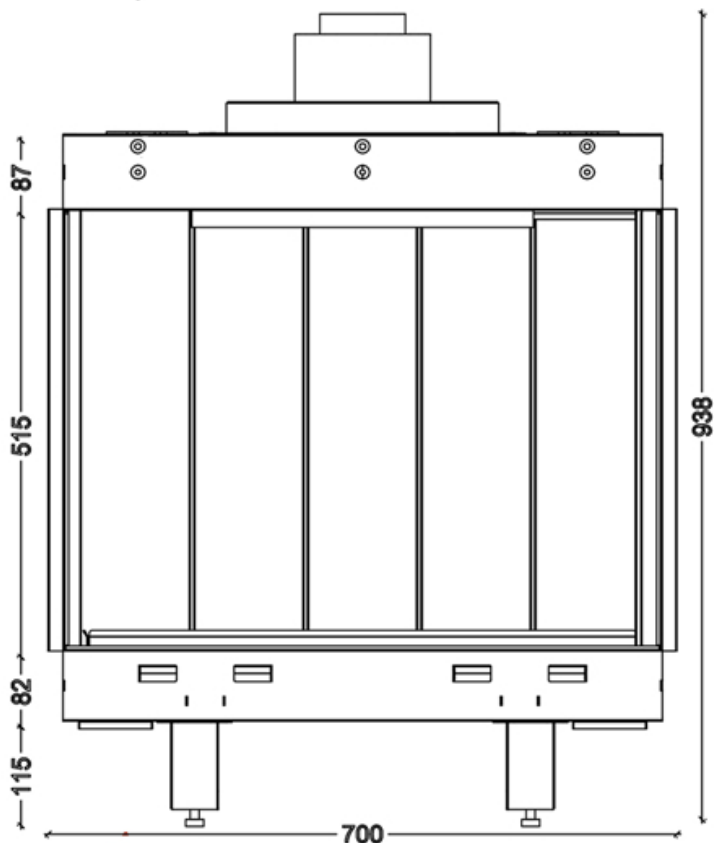

GAS FIREPLACE - Frameless

➔ Dimensions

FLAMME ROUGE

Halat - Highway - Near Chamsine Bakery

www.flammerouge-lb.com E: info@flammerouge-lb.com