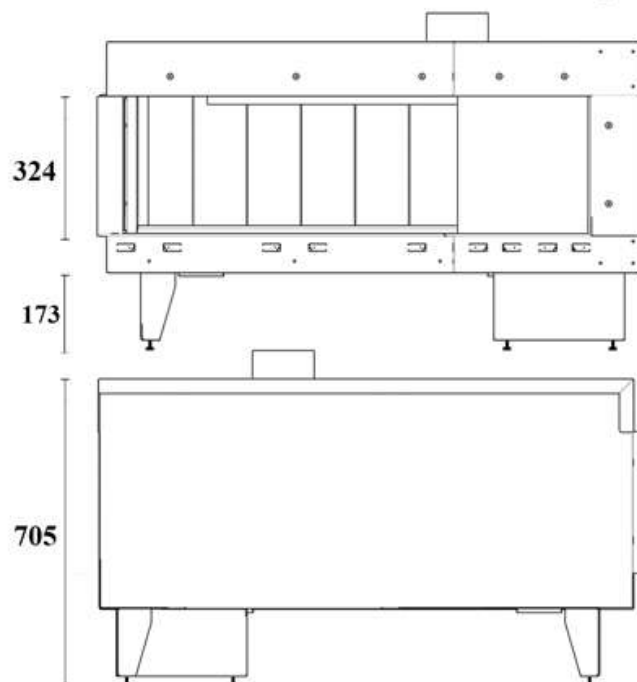

GAS FIREPLACE - Frameless

F.C 80x80

**MERTIK
MAXITROL**
system

➔➔➔ Dimensions

FLAMME ROUGE

Halat - Highway - Near Chamsine Bakery

www.flammerouge-lb.com E: info@flammerouge-lb.com