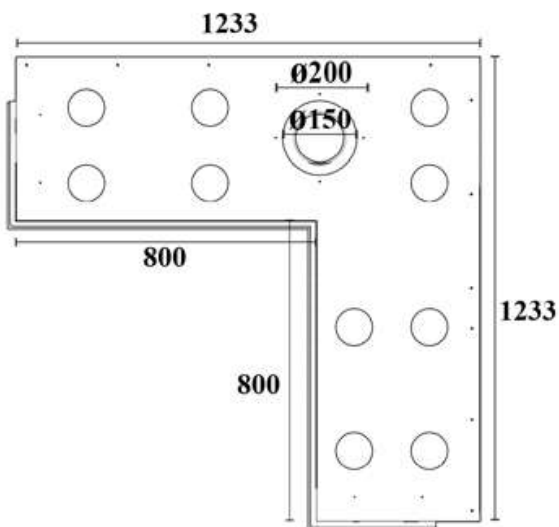

GAS FIREPLACE - Frameless

F.C 80x80

**MERTIK
MAXITROL**
system

➔➔➔ Dimensions

FLAMME ROUGE

Halat - Highway - Near Chamsine Bakery

www.flammerouge-lb.com E: info@flammerouge-lb.com