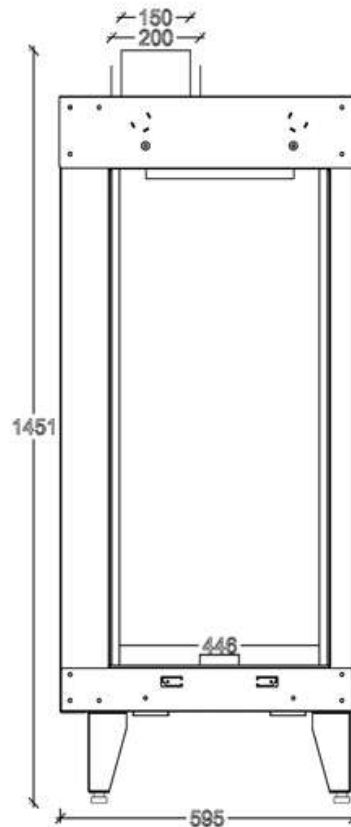

GAS FIREPLACE - Frameless

F.DF-A

→ Dimensions

FLAMME ROUGE

Halat - Highway - Near Chamsine Bakery

www.flammerouge-lb.com E: info@flammerouge-lb.com