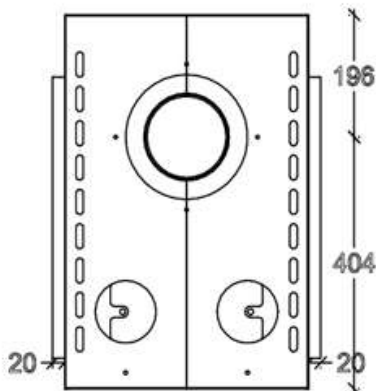

GAS FIREPLACE - Frameless

F.DF-A

→ Dimensions

FLAMME ROUGE

Halat - Highway - Near Chamsine Bakery

www.flammerouge-lb.com E: info@flammerouge-lb.com