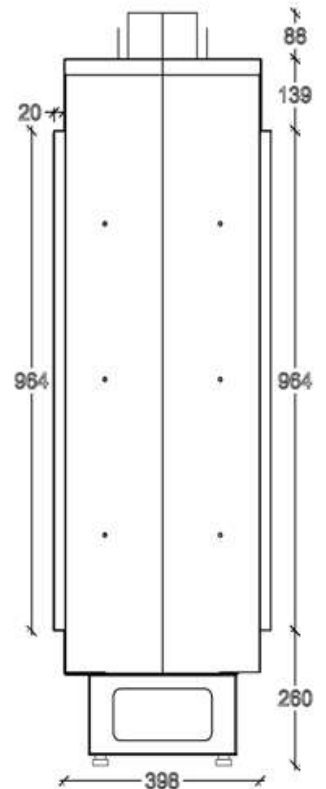

GAS FIREPLACE - Frameless

F.DF-A

→ Dimensions

FLAMME ROUGE

Halat - Highway - Near Chamsine Bakery

www.flammerouge-lb.com E: info@flammerouge-lb.com