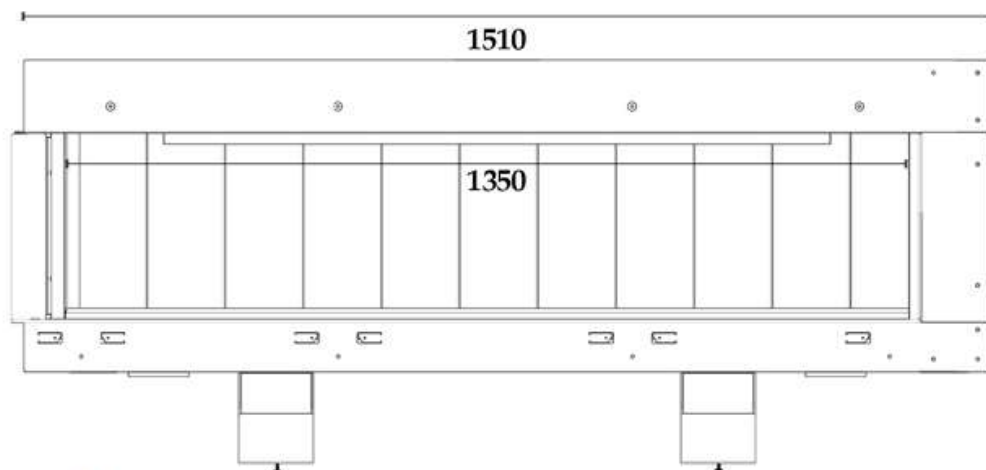

GAS FIREPLACE - Frameless

F.LH - B135

➔➔➔ Dimensions

FLAMME ROUGE

Halat - Highway - Near Chamsine Bakery

www.flammerouge-lb.com E: info@flammerouge-lb.com