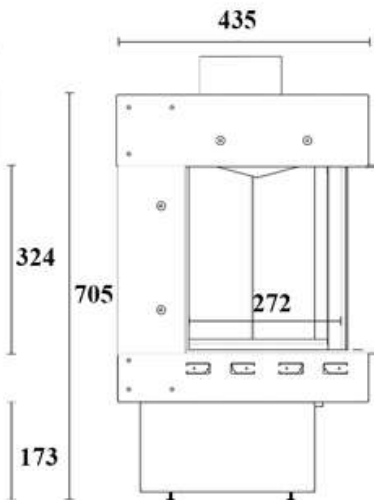

GAS FIREPLACE - Frameless

F.LH - B135

➔➔➔ Dimensions

FLAMME ROUGE

Halat - Highway - Near Chamsine Bakery

www.flammerouge-lb.com E: info@flammerouge-lb.com