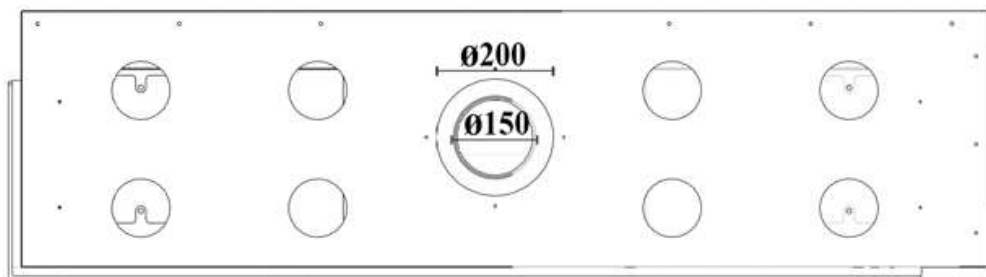

GAS FIREPLACE - Frameless

F.LH - B135

➔➔➔ Dimensions

FLAMME ROUGE

Halat - Highway - Near Chamsine Bakery

www.flammerouge-lb.com E: info@flammerouge-lb.com