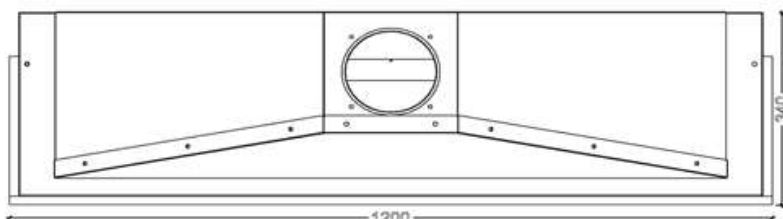

OPEN FIREBOX - GAS

OP.G - 120 3V

- ➔ Option: Double Burner
- ➔ Dimensions

FLAMME ROUGE

Halat - Highway - Near Chamsine Bakery

www.flammerouge-lb.com E: info@flammerouge-lb.com