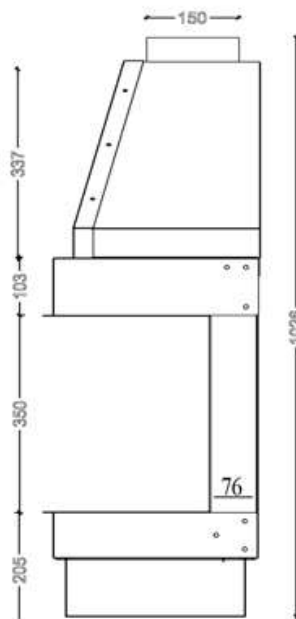

OPEN FIREBOX - GAS

OP.G - 120 3V

- ➔ Option: Double Burner
- ➔ Dimensions

FLAMME ROUGE

Halat - Highway - Near Chamsine Bakery

www.flammerouge-lb.com E: info@flammerouge-lb.com