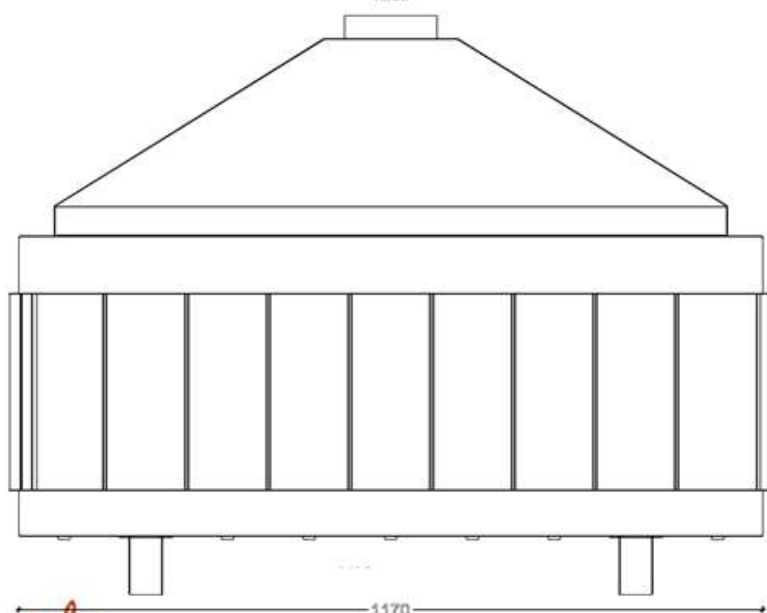

OPEN FIREBOX - GAS

OP.G - 120 3V

- ➔ Option: Double Burner
- ➔ Dimensions

FLAMME ROUGE

Halat - Highway - Near Chamsine Bakery

www.flammerouge-lb.com E: info@flammerouge-lb.com