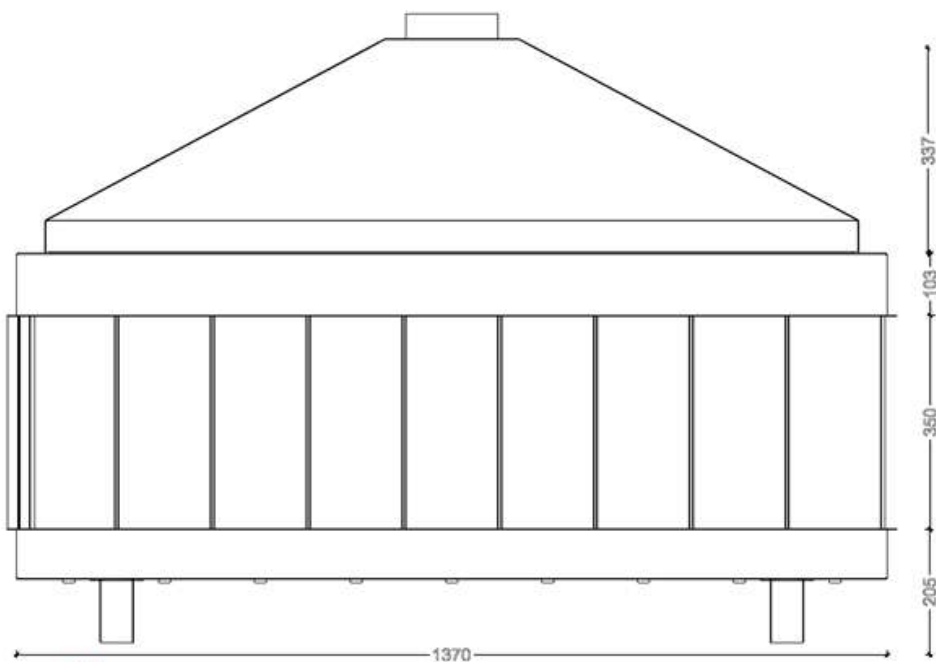

OPEN FIREBOX - GAS

OP.G -140 3V

- ➔ Option: Double Burner
- ➔ Dimensions

FLAMME ROUGE

Halat - Highway - Near Chamsine Bakery

www.flammerouge-lb.com E: info@flammerouge-lb.com