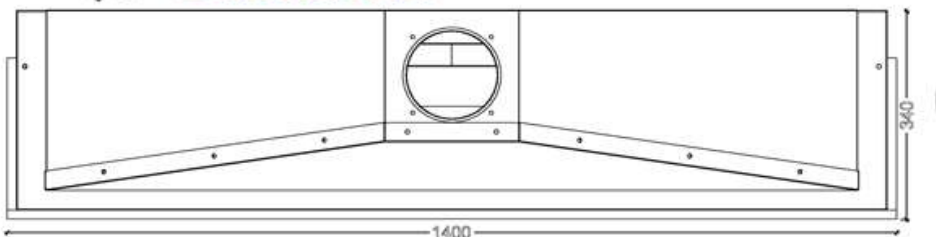

OPEN FIREBOX - GAS

OP.G -140 3V

- ➔ Option: Double Burner
- ➔ Dimensions

FLAMME ROUGE

Halat - Highway - Near Chamsine Bakery

www.flammerouge-lb.com E: info@flammerouge-lb.com