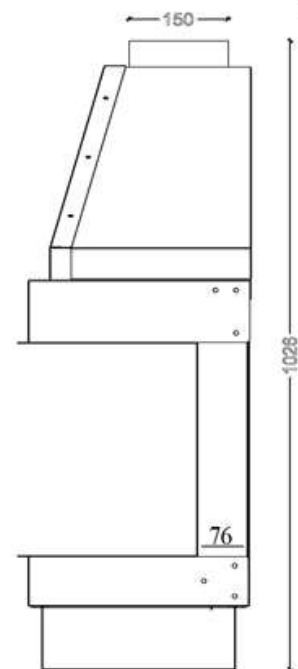

OPEN FIREBOX - GAS

OP.G -140 3V

- ➔ Option: Double Burner
- ➔ Dimensions

FLAMME ROUGE

Halat - Highway - Near Chamsine Bakery

www.flammerouge-lb.com E: info@flammerouge-lb.com