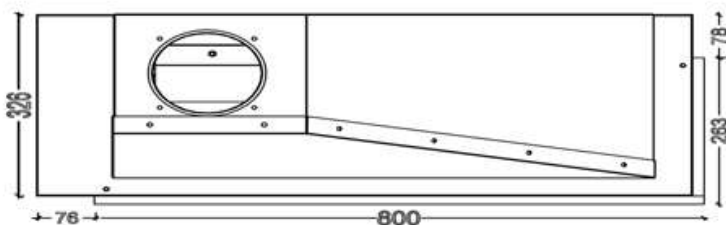

GAS FIREPLACE - Frameless

OP.G -R 80

➔ Option: Double Burner

➔ Dimensions

FLAMME ROUGE

Halat - Highway - Near Chamsine Bakery

www.flammerouge-lb.com E: info@flammerouge-lb.com