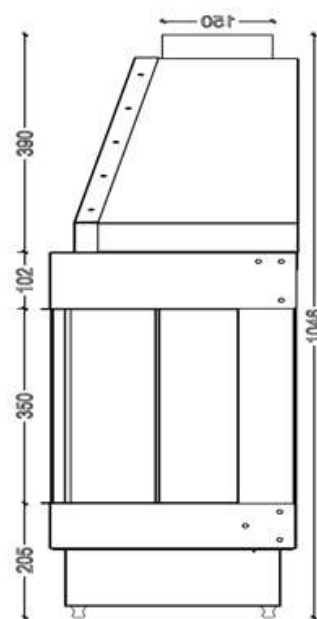

GAS FIREPLACE - Frameless

OP.G -R 80

➔ Option: Double Burner

➔ Dimensions

FLAMME ROUGE

Halat - Highway - Near Chamsine Bakery

www.flammerouge-lb.com E: info@flammerouge-lb.com