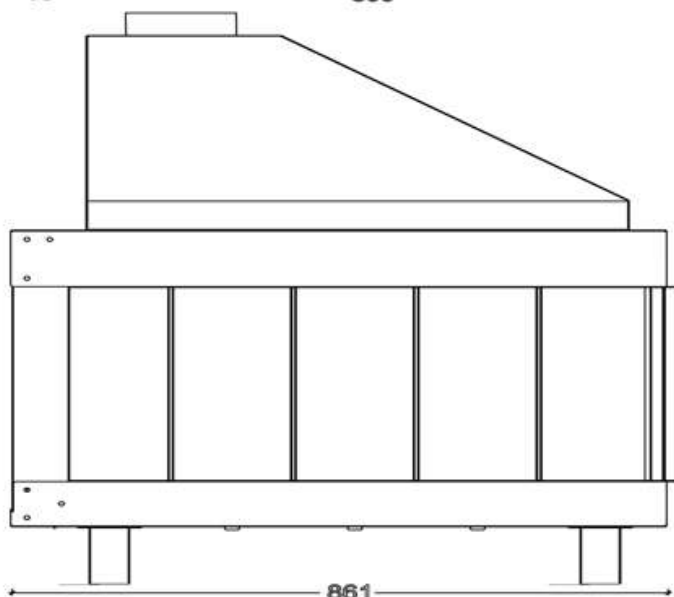

GAS FIREPLACE - Frameless

OP.G -R 80

➔ Option: Double Burner

➔ Dimensions

FLAMME ROUGE

Halat - Highway - Near Chamsine Bakery

www.flammerouge-lb.com E: info@flammerouge-lb.com