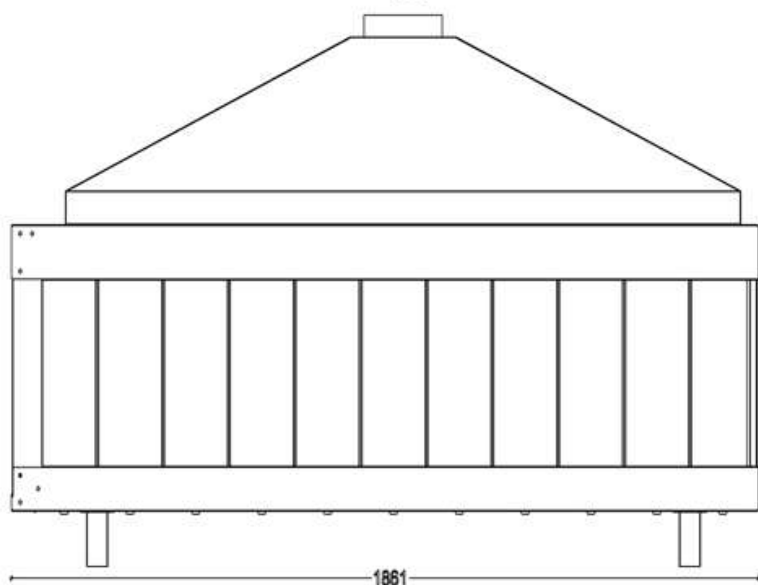

GAS FIREPLACE - Frameless

OP.G -R 180

Option: Double Burner

Dimensions

FLAMME ROUGE

Halat - Highway - Near Chamsine Bakery

www.flammerouge-lb.com E: info@flammerouge-lb.com