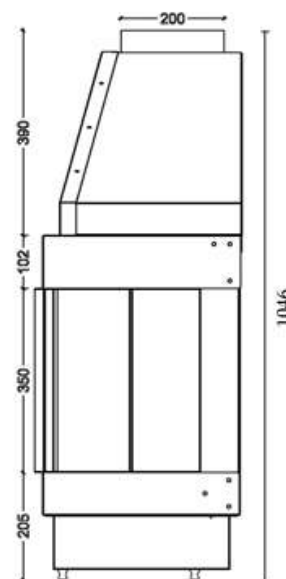

GAS FIREPLACE - Frameless

OP.G -R 200

→ Option: Double Burner

→ Dimensions

FLAMME ROUGE

Halat - Highway - Near Chamsine Bakery

www.flammerouge-lb.com E: info@flammerouge-lb.com