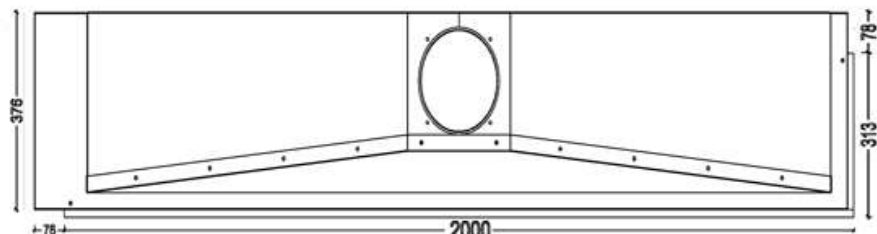

GAS FIREPLACE - Frameless

OP.G -R 200

→ Option: Double Burner

→ Dimensions

FLAMME ROUGE

Halat - Highway - Near Chamsine Bakery

www.flammerouge-lb.com E: info@flammerouge-lb.com