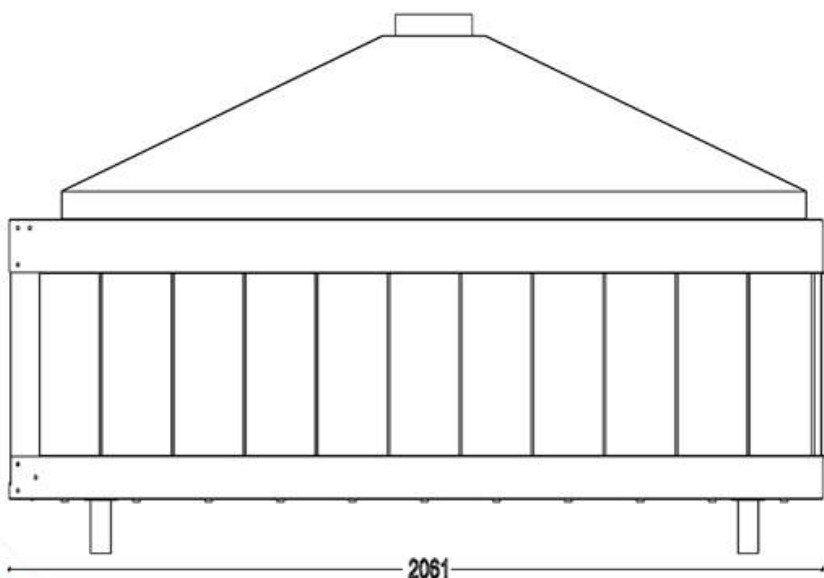

GAS FIREPLACE - Frameless

OP.G -R 200

→ Option: Double Burner

→ Dimensions

FLAMME ROUGE

Halat - Highway - Near Chamsine Bakery

www.flammerouge-lb.com E: info@flammerouge-lb.com