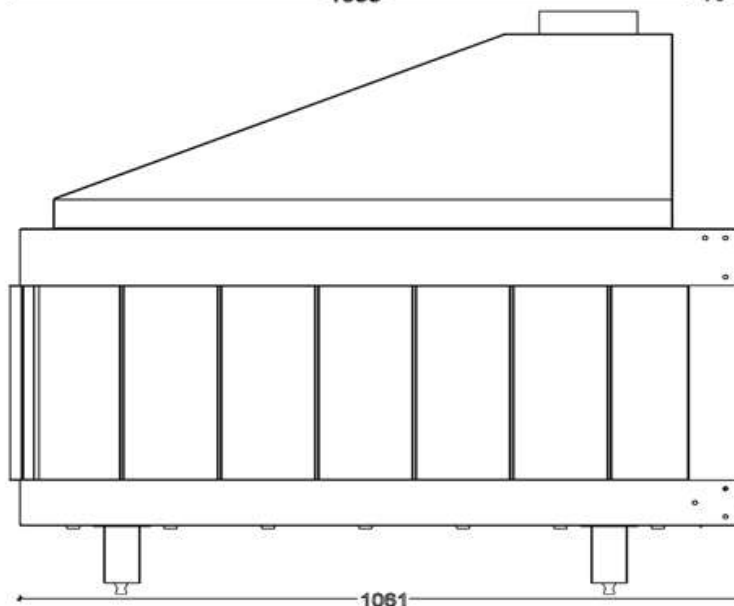

GAS FIREPLACE - Frameless

OP.G -L 100

➔ Option: Double Burner

➔ Dimensions

FLAMME ROUGE

Halat - Highway - Near Chamsine Bakery

www.flammerouge-lb.com E: info@flammerouge-lb.com