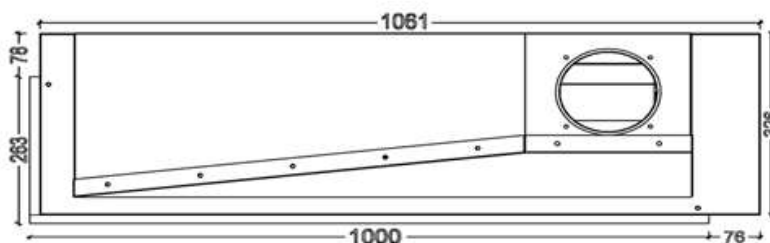

GAS FIREPLACE - Frameless

OP.G -L 100

➔ Option: Double Burner

➔ Dimensions

FLAMME ROUGE

Halat - Highway - Near Chamsine Bakery

www.flammerouge-lb.com E: info@flammerouge-lb.com