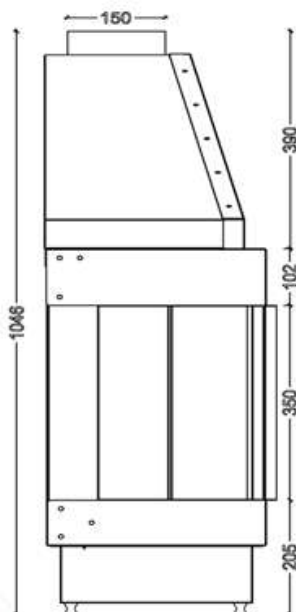

GAS FIREPLACE - Frameless

OP.G -L 100

➔ Option: Double Burner

➔ Dimensions

FLAMME ROUGE

Halat - Highway - Near Chamsine Bakery

www.flammerouge-lb.com E: info@flammerouge-lb.com