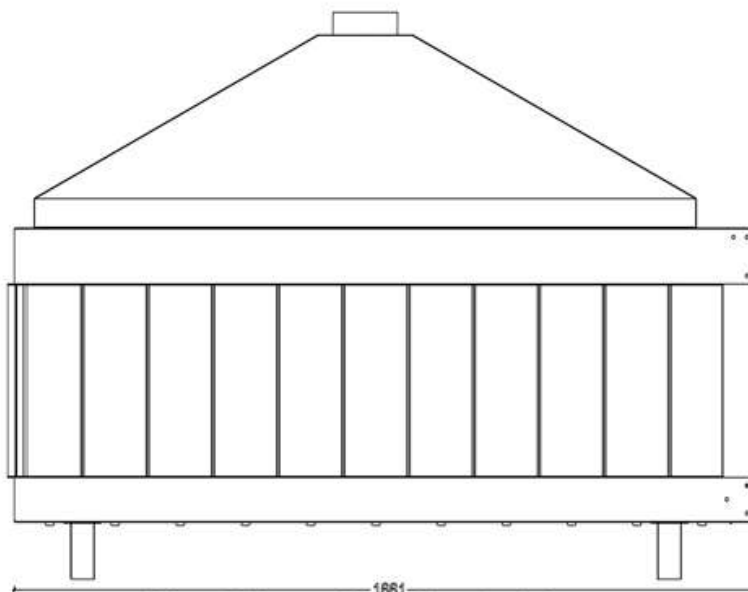

GAS FIREPLACE - Frameless

OP.G -L160

➔ Option: Double Burner

➔ Dimensions

FLAMME ROUGE

Halat - Highway - Near Chamsine Bakery

www.flammerouge-lb.com E: info@flammerouge-lb.com