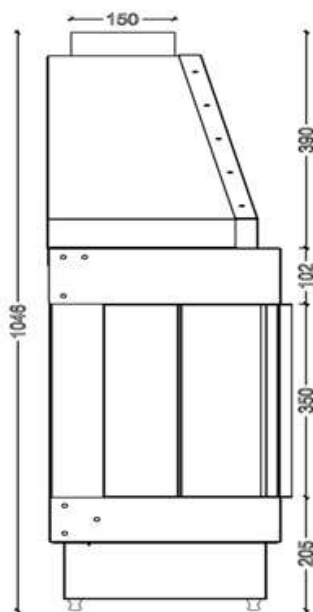

GAS FIREPLACE - Frameless

OP.G -L160

➔ Option: Double Burner

➔ Dimensions

FLAMME ROUGE

Halat - Highway - Near Chamsine Bakery

www.flammerouge-lb.com E: info@flammerouge-lb.com