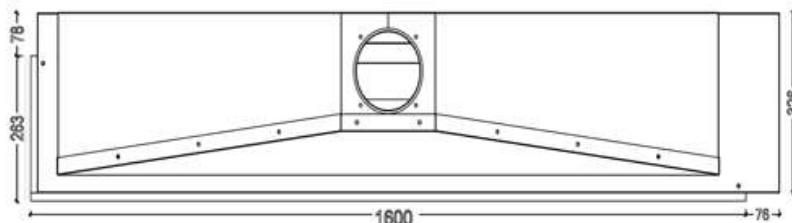

GAS FIREPLACE - Frameless

OP.G -L160

➔ Option: Double Burner

➔ Dimensions

FLAMME ROUGE

Halat - Highway - Near Chamsine Bakery

www.flammerouge-lb.com E: info@flammerouge-lb.com