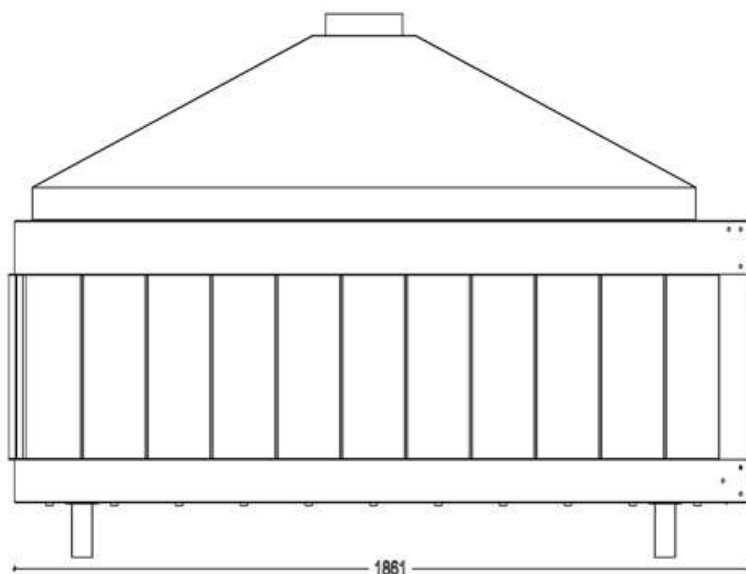

GAS FIREPLACE - Frameless

OP.G -L180

➔ Option: Double Burner

➔ Dimensions

FLAMME ROUGE

Halat - Highway - Near Chamsine Bakery

www.flammerouge-lb.com E: info@flammerouge-lb.com