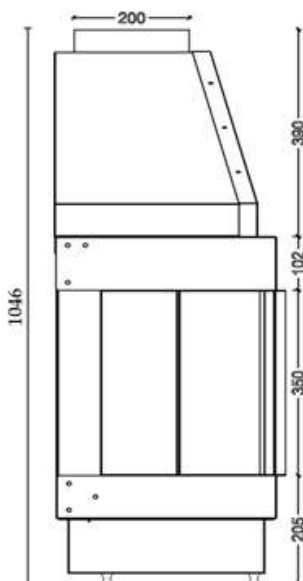

GAS FIREPLACE - Frameless

OP.G -L180

➔ Option: Double Burner

➔ Dimensions

FLAMME ROUGE

Halat - Highway - Near Chamsine Bakery

www.flammerouge-lb.com E: info@flammerouge-lb.com