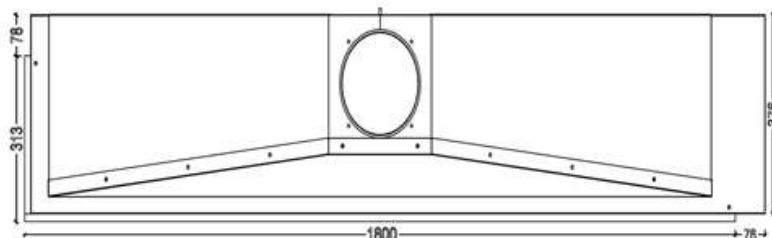

GAS FIREPLACE - Frameless

OP.G -L180

➔ Option: Double Burner

➔ Dimensions

FLAMME ROUGE

Halat - Highway - Near Chamsine Bakery

www.flammerouge-lb.com E: info@flammerouge-lb.com