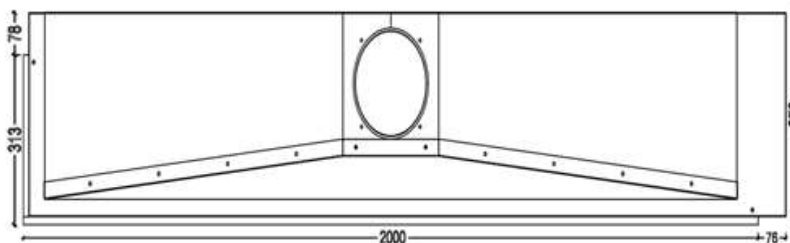

GAS FIREPLACE - Frameless

OP.G -L 200

➔ Option: Double Burner

➔ Dimensions

FLAMME ROUGE

Halat - Highway - Near Chamsine Bakery

www.flammerouge-lb.com E: info@flammerouge-lb.com