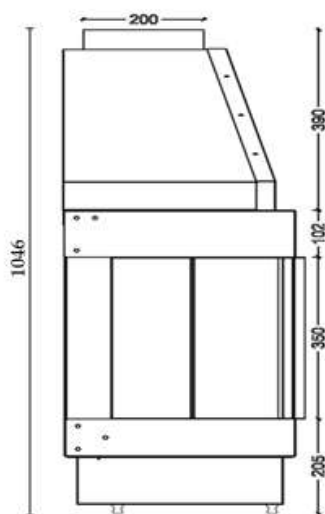

GAS FIREPLACE - Frameless

OP.G -L 200

➔ Option: Double Burner

➔ Dimensions

FLAMME ROUGE

Halat - Highway - Near Chamsine Bakery

www.flammerouge-lb.com E: info@flammerouge-lb.com