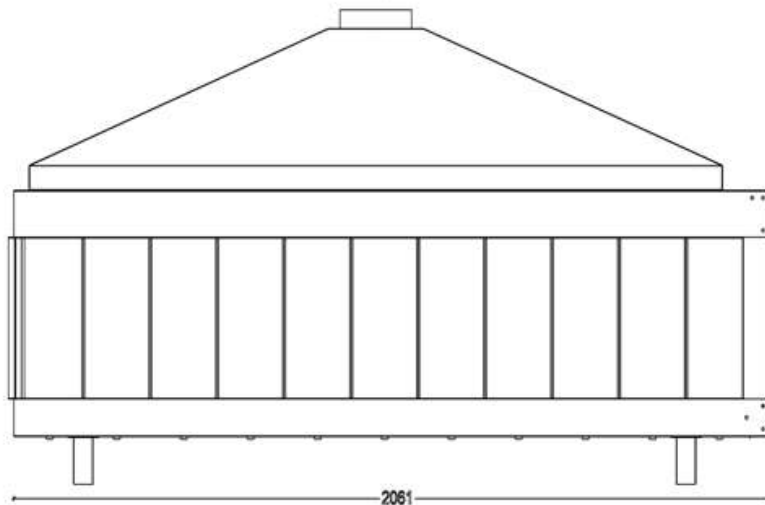

GAS FIREPLACE - Frameless

OP.G -L 200

➔ Option: Double Burner

➔ Dimensions

FLAMME ROUGE

Halat - Highway - Near Chamsine Bakery

www.flammerouge-lb.com E: info@flammerouge-lb.com