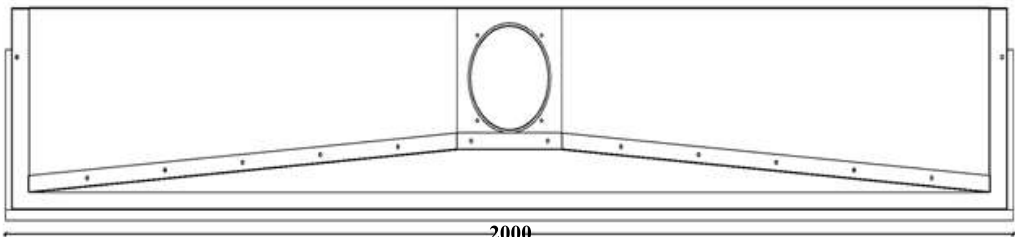

OPEN FIREBOX - GAS

OP.G - 250 3V

••➔ Option: Double Burner

••➔ Dimensions

FLAMME ROUGE

Halat - Highway - Near Chamsine Bakery

www.flammerouge-lb.com E: info@flammerouge-lb.com