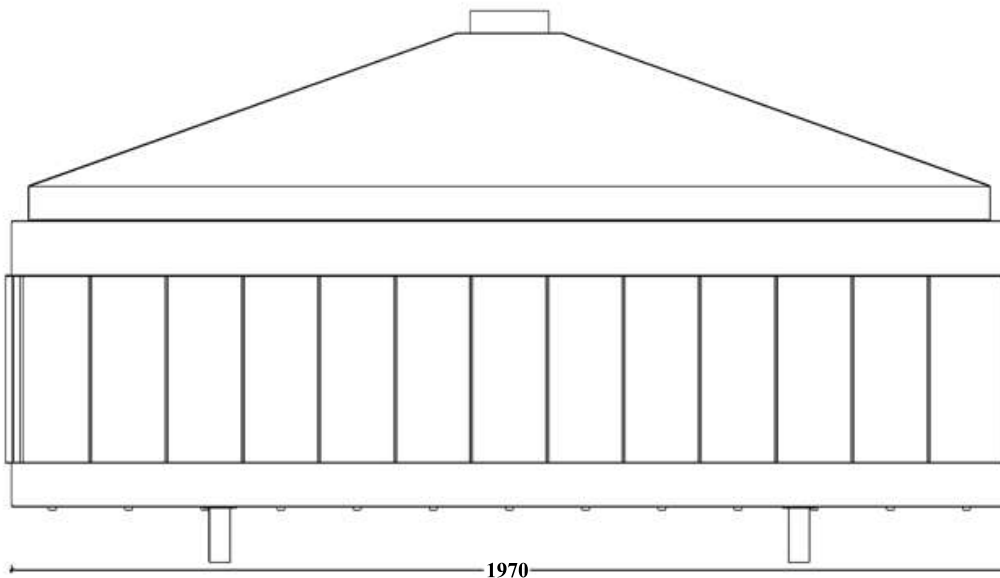

OPEN FIREBOX - GAS

OP.G - 250 3V

••➔ Option: Double Burner

••➔ Dimensions

FLAMME ROUGE

Halat - Highway - Near Chamsine Bakery

www.flammerouge-lb.com E: info@flammerouge-lb.com