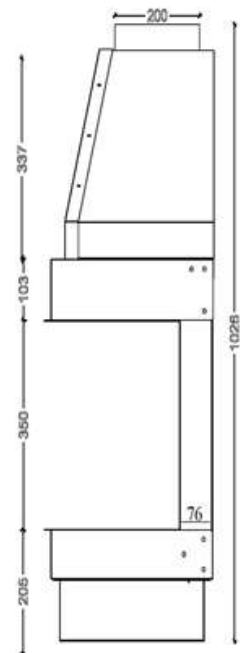

OPEN FIREBOX - GAS

OP.G - 250 3V

••➔ Option: Double Burner

••➔ Dimensions

FLAMME ROUGE

Halat - Highway - Near Chamsine Bakery

www.flammerouge-lb.com E: info@flammerouge-lb.com