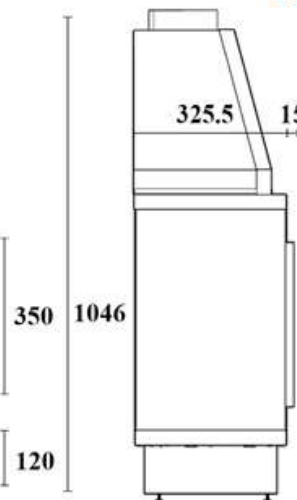

OPEN FIREBOX - GAS

OP.G - 250

➔ Option: Double Burner

➔ Dimensions

MAXITROL system

FLAMME ROUGE

— www.flammerouge-lb.com —