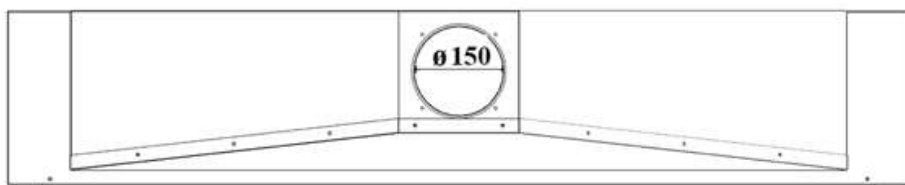

OPEN FIREBOX - GAS

OP.G - 250

➔ Option: Double Burner

➔ Dimensions

MAXITROL system

FLAMME ROUGE

— www.flammerouge-lb.com —