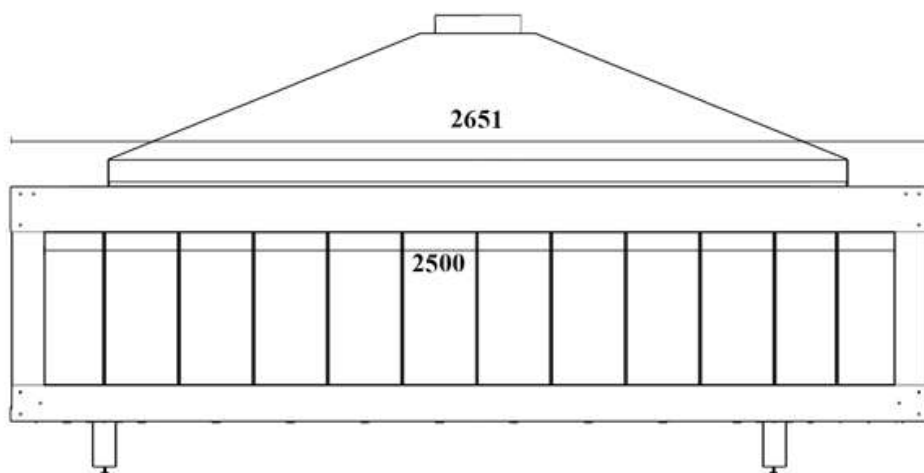

OPEN FIREBOX - GAS

OP.G - 250

➔ Option: Double Burner

➔ Dimensions

MAXITROL system

FLAMME ROUGE

— www.flammerouge-lb.com —