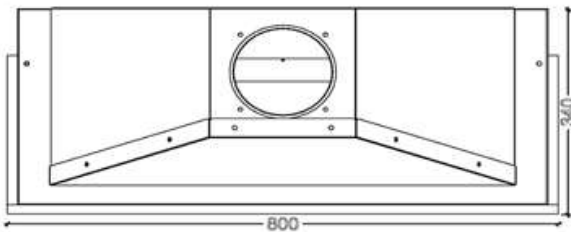

# OPEN FIREBOX - GAS

OP.G - 80 3V

••➔ Option: Double Burner

••➔ Dimensions

FLAMME ROUGE

— www.flammerouge-lb.com —