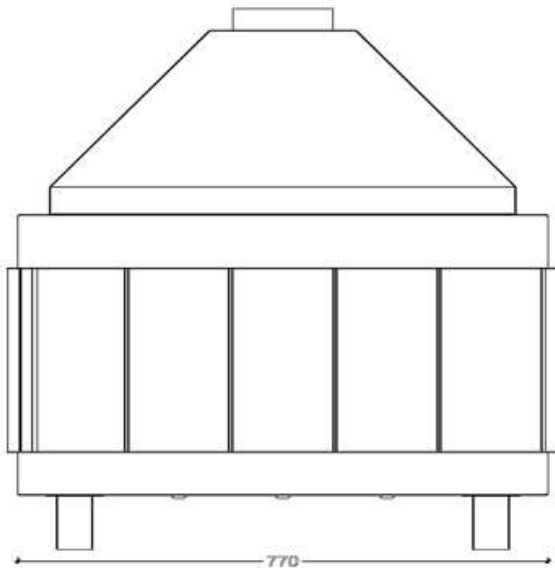

# OPEN FIREBOX - GAS

OP.G - 80 3V

••➔ Option: Double Burner

••➔ Dimensions

FLAMME ROUGE

— www.flammerouge-lb.com —