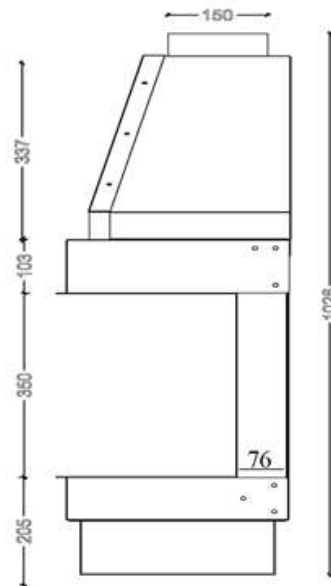

# OPEN FIREBOX - GAS

OP.G - 80 3V

••➔ Option: Double Burner

••➔ Dimensions

FLAMME ROUGE

— www.flammerouge-lb.com —