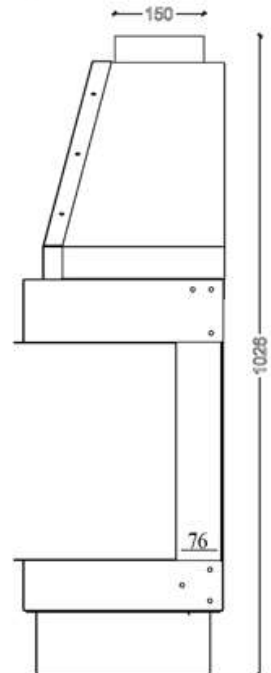

# OPEN FIREBOX - GAS

OP.G -160 3V

- ➔ Option: Double Burner
- ➔ Dimensions

FLAMME ROUGE — www.flammerouge-lb.com —