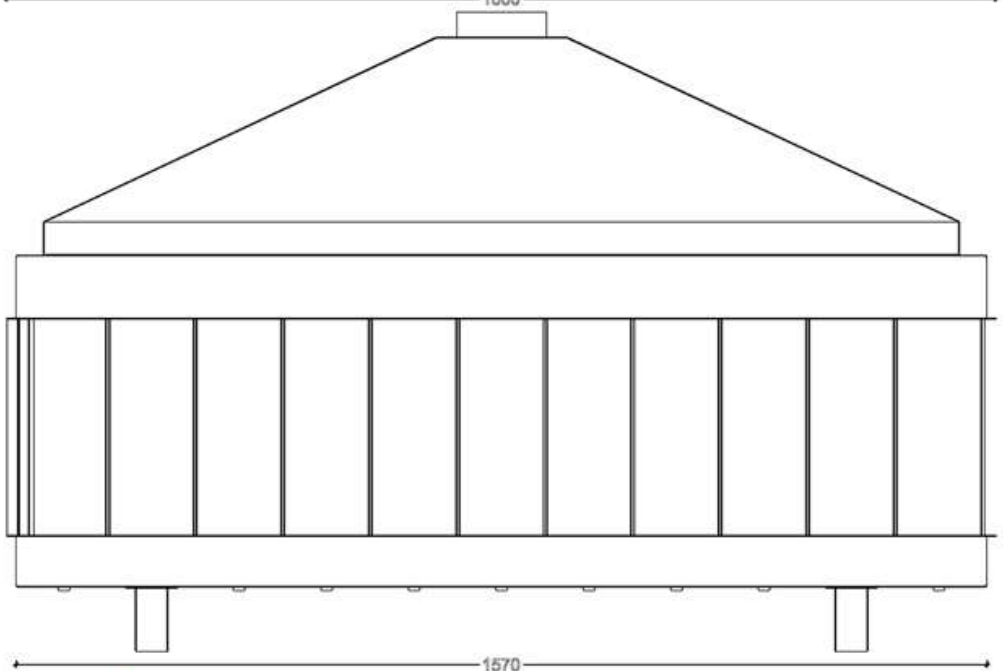

# OPEN FIREBOX - GAS

OP.G -160 3V

- ➔ Option: Double Burner
- ➔ Dimensions

FLAMME ROUGE — www.flammerouge-lb.com —