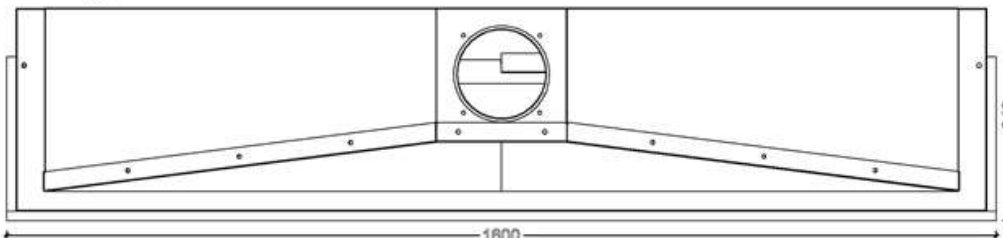

# OPEN FIREBOX - GAS

OP.G -160 3V

- ➔ Option: Double Burner
- ➔ Dimensions

FLAMME ROUGE — www.flammerouge-lb.com —