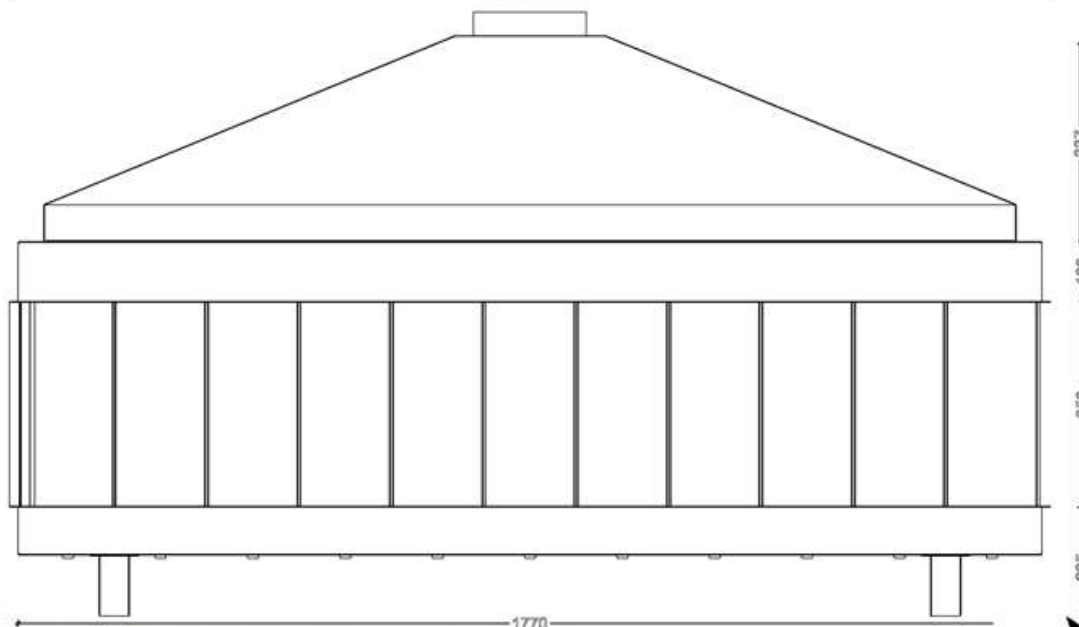

OPEN FIREBOX - GAS

OP.G -180 3V

•➔ Option: Double Burner

•➔ **Dimensions**

FLAMME ROUGE

— www.flammerouge-lb.com —