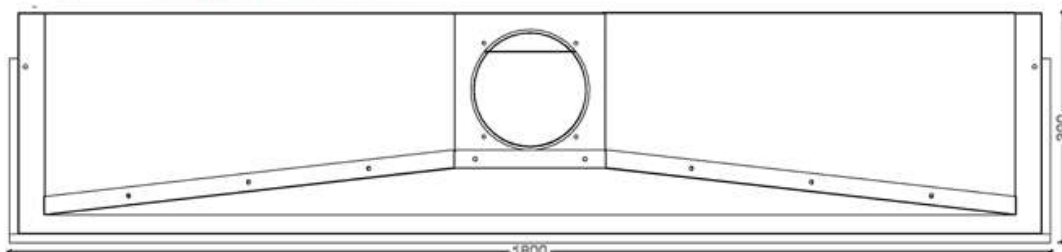

OPEN FIREBOX - GAS

OP.G -180 3V

•➔ Option: Double Burner

•➔ **Dimensions**

FLAMME ROUGE

— www.flammerouge-lb.com —