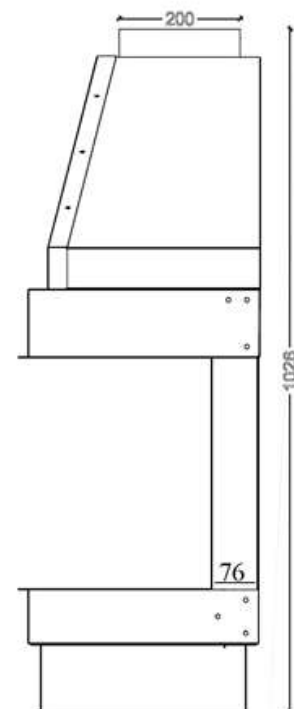

OPEN FIREBOX - GAS

OP.G -180 3V

•➔ Option: Double Burner

•➔ **Dimensions**

FLAMME ROUGE

— www.flammerouge-lb.com —