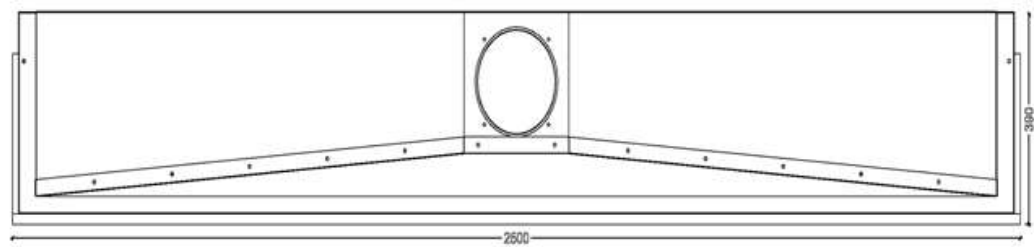

OPEN FIREBOX - GAS

OP.G - 250 3V

••➔ Option: Double Burner

••➔ Dimensions

MAXITROL
system

FLAMME ROUGE

— www.flammerouge-lb.com —