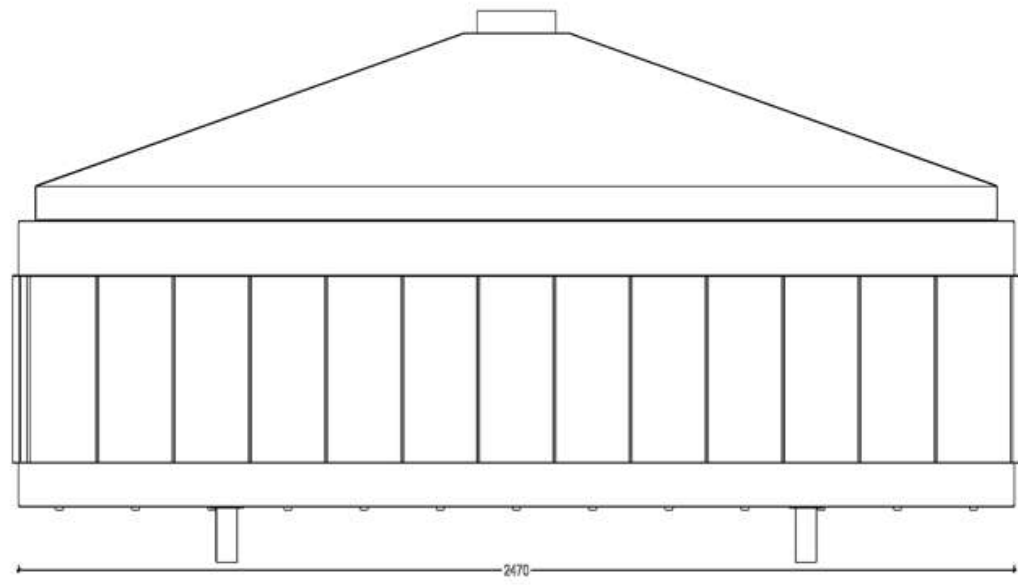

OPEN FIREBOX - GAS

OP.G - 250 3V

••➔ Option: Double Burner

••➔ Dimensions

MAXITROL
system

FLAMME ROUGE

— www.flammerouge-lb.com —