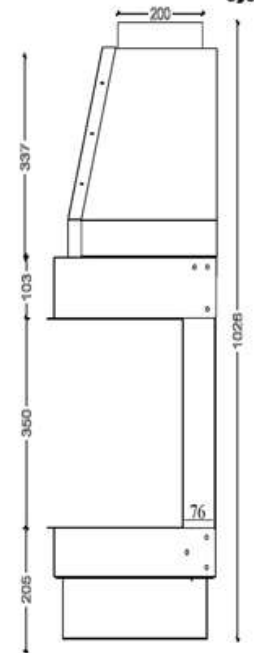

OPEN FIREBOX - GAS

OP.G - 250 3V

••➔ Option: Double Burner

••➔ Dimensions

MAXITROL
system

FLAMME ROUGE

— www.flammerouge-lb.com —