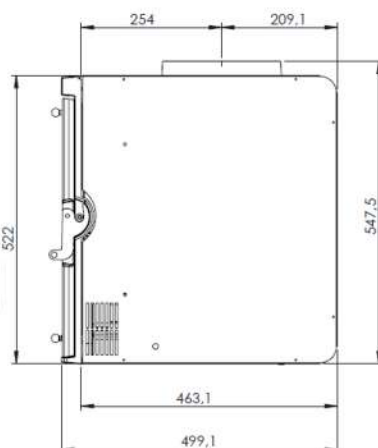

CAST IRON

Midi 700

LACUNZA

Natural comfort

ecoDESIGN Ready!

Efficiency	CO Emissions	NOx Emissions	OGC Emissions	Particles	Heat output range	Nominal HO	Flue socket	Weight	Firewood	Heating vol.	Heating area
75 %	0,10 %	97 mg	67 mg	31 mg	7,5-14,5 kW	11 kW	Ø 200 mm	135 kg	55 cm	244 m ³	98 m ²

External 700 x 522 x 502 mm
Firebox 560 x 250 x 400 mm
Width x Height x Depth

OPTIONAL ACCESSORIES:

Cooking grill

FLAMME ROUGE