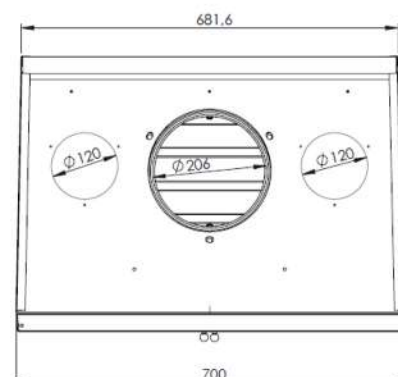

CAST IRON

Midi 700

LACUNZA

Natural comfort

ecoDESIGN Ready!

Efficiency	CO Emissions	NOx Emissions	OGC Emissions	Particles	Heat output range	Nominal HO	Flue socket	Weight	Firewood	Heating vol.	Heating area
75 %	0,10 %	97 mg	67 mg	31 mg	7,5-14,5 kW	11 kW	Ø 200 mm	135 kg	55 cm	244 m ³	98 m ²

External 700 x 522 x 502 mm
Firebox 560 x 250 x 400 mm
Width x Height x Depth

OPTIONAL ACCESSORIES:

Cooking grill

FLAMME ROUGE