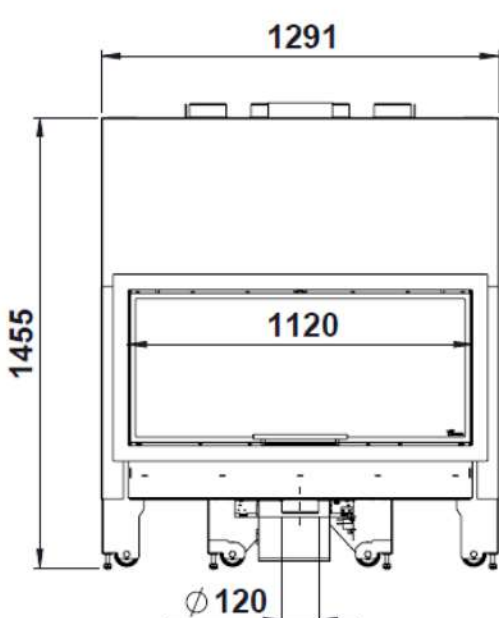

## ecoDESIGN Ready!

Efficiency	CO Emissions	NOx Emissions	OGC Emissions	Particles	Heat output range	Nominal HO	Flue socket	Weight	Firewood	Heating vol.	Heating area
80 %	0,09 %	87 mg	57 mg	23 mg	10-19 kW	14,5 kW	Ø 200 mm	350 kg	100 cm	367 m <sup>3</sup>	147 m <sup>2</sup>