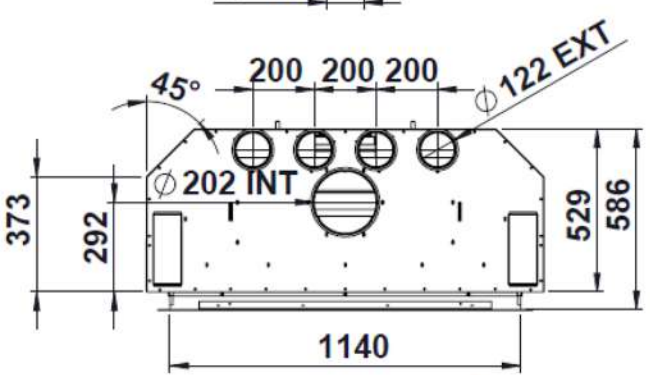

## ecoDESIGN Ready!

Efficiency	CO Emissions	NOx Emissions	OGC Emissions	Particles	Heat output range	Nominal HO	Flue socket	Weight	Firewood	Heating vol.	Heating area
80 %	0,09 %	87 mg	57 mg	23 mg	10-19 kW	14,5 kW	Ø 200 mm	350 kg	100 cm	367 m <sup>3</sup>	147 m <sup>2</sup>