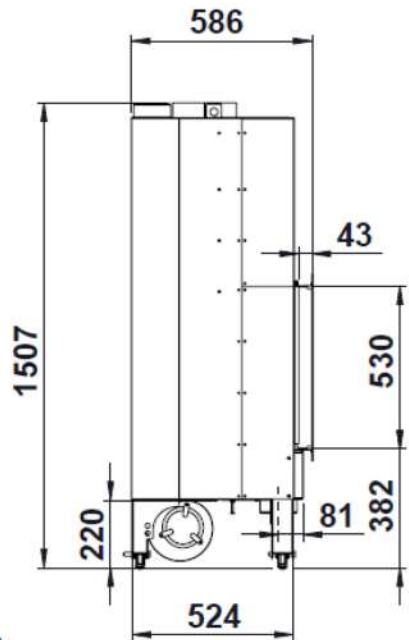

## ecoDESIGN Ready!

Efficiency	CO Emissions	NOx Emissions	OGC Emissions	Particles	Heat output range	Nominal HO	Flue socket	Weight	Firewood	Heating vol.	Heating area
80 %	0,09 %	87 mg	57 mg	23 mg	10-19 kW	14,5 kW	Ø 200 mm	350 kg	100 cm	367 m <sup>3</sup>	147 m <sup>2</sup>