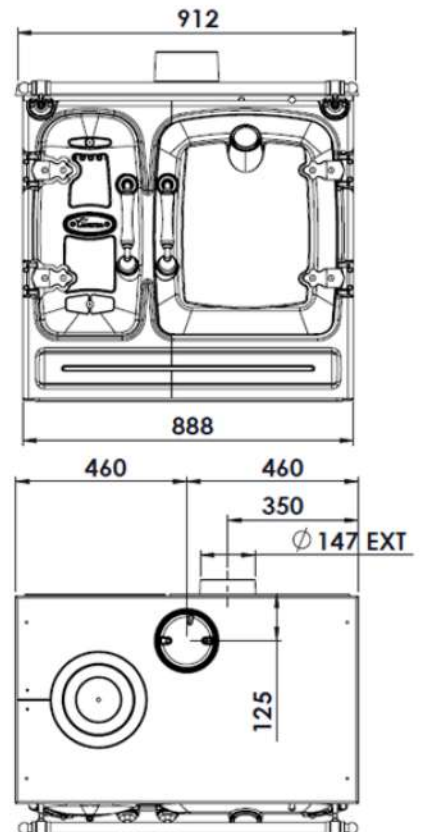

Clásica 7T

ecodesign Ready!

Efficiency	CO Emissions	NOx Emissions	OGC Emissions	Particles	Heat output range	Nominal H0	Flue socket	Weight	Firewood	Heating vol.	Heating area
75 %	0,12 %	100 mg	43 mg	21 mg	7-13 kW	10 kW	Ø 150 mm	220 kg	40 cm	222 m³	89 m²

- Cast-iron kitchen stove with black enamelled finish.
- Available in several widths: 75, 90 and 100 cm (numbers 5, 7 and 8).

- Standard height: 85 cm.
- Oven and firebox doors with glass as standard, and chrome fittings. Stainless-steel oven and liftable glass-ceramic top surface.

External	900 x 850 x 550 mm
Firebox	270 x 340 x 470 mm
Oven	420 x 400 x 420 mm
Width x Height x Depth	

FLAMME ROUGE