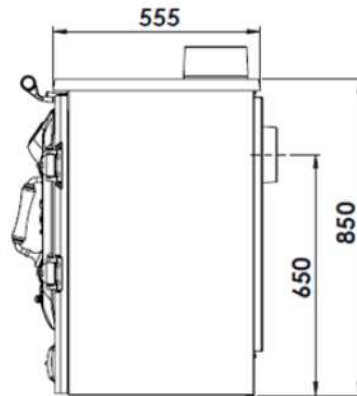

Clásica 7T

ecodesign Ready!

Efficiency	CO Emissions	NOx Emissions	OGC Emissions	Particles	Heat output range	Nominal H0	Flue socket	Weight	Firewood	Heating vol.	Heating area
75 %	0,12 %	100 mg	43 mg	21 mg	7-13 kW	10 kW	Ø 150 mm	220 kg	40 cm	222 m³	89 m²

- Cast-iron kitchen stove with black enamelled finish.
- Available in several widths: 75, 90 and 100 cm (numbers 5, 7 and 8).

- Standard height: 85 cm.
- Oven and firebox doors with glass as standard, and chrome fittings. Stainless-steel oven and liftable glass-ceramic top surface.

External	900 x 850 x 550 mm
Firebox	270 x 340 x 470 mm
Oven	420 x 400 x 420 mm
Width x Height x Depth	

FLAMME ROUGE