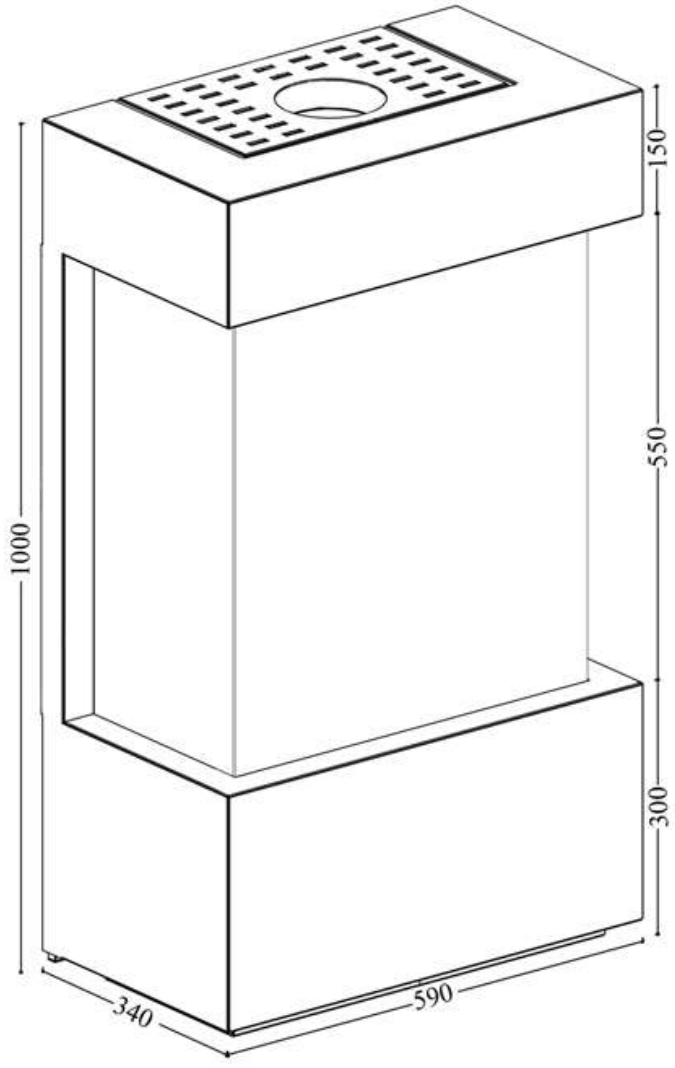

GAS FIREPLACE - FREESTANDING

WALL MOUNTED - WM

FLAMME ROUGE

— www.flammerouge-lb.com —