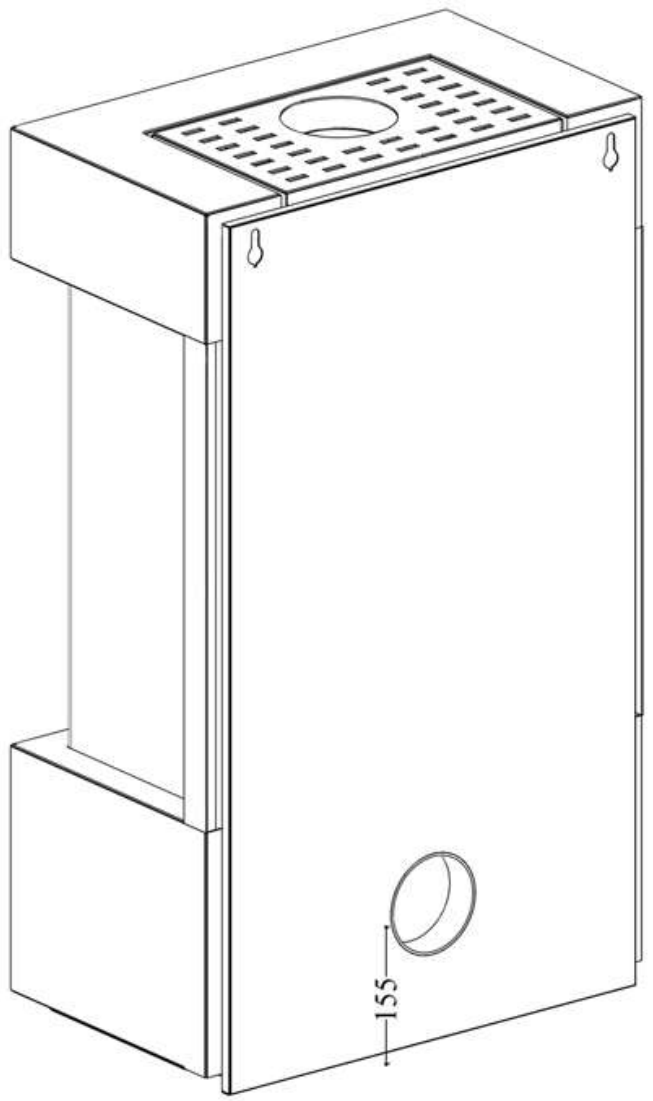

GAS FIREPLACE - FREESTANDING

WALL MOUNTED - WM

FLAMME ROUGE

— www.flammerouge-lb.com —