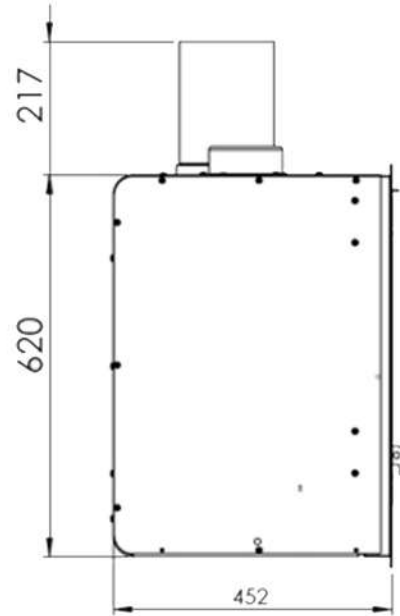

BALTIC 700

TOTALS (mm)	800	620	450
FIREBOX (mm)	696	393	337

Heat output range 9-17 kW	Nominal heat output 13,0 kW	Efficiency 80,0 %
Emissions CO 0,06 %	Heating volume 289 m ³	Heating area 116 m ²
Weight 100 kg	Flue socket Ø150 mm	Firewood measure 65 cm