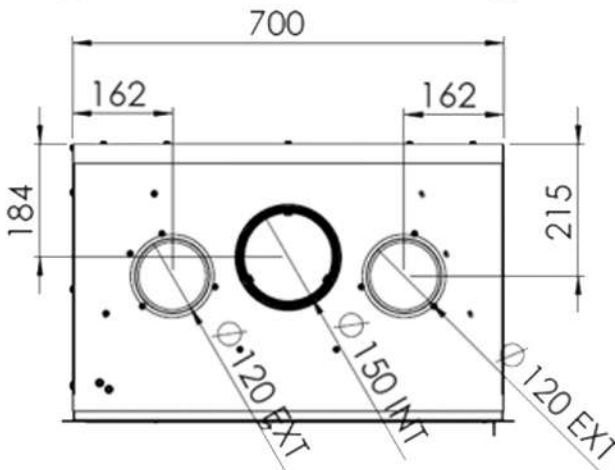

BALTIC 700

TOTALS (mm)	800	620	450
FIREBOX (mm)	696	393	337

Heat output range 9-17 kW	Nominal heat output 13,0 kW	Efficiency 80,0 %
Emissions CO 0,06 %	Heating volume 289 m ³	Heating area 116 m ²
Weight 100 kg	Flue socket Ø150 mm	Firewood measure 65 cm