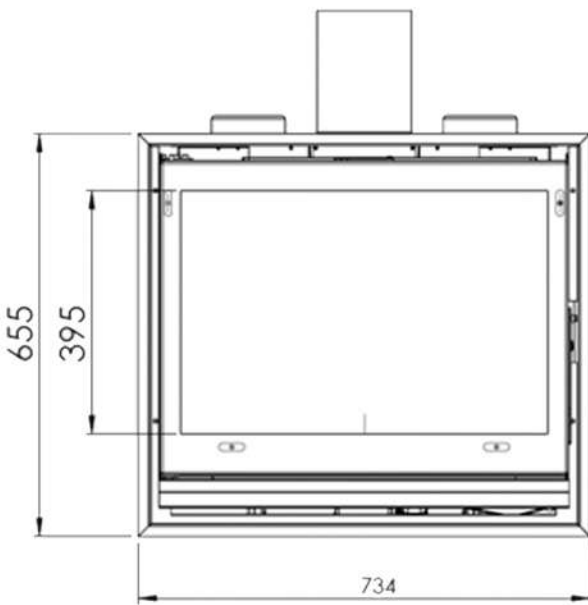

BALTIC 700

TOTALS (mm)	800	620	450
FIREBOX (mm)	696	393	337

Heat output range 9-17 kW	Nominal heat output 13,0 kW	Efficiency 80,0 %
Emissions CO 0,06 %	Heating volume 289 m ³	Heating area 116 m ²
Weight 100 kg	Flue socket Ø150 mm	Firewood measure 65 cm