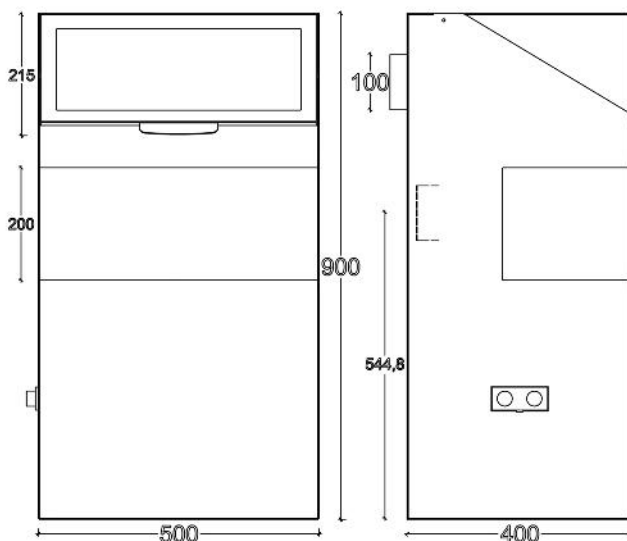

GAS STOVE

QS-G 90X50

Freestanding Metal Gas Stove with oven

58.kg

6-9 kw

CE Certificate NO:9844

MAXITROL®

GV32