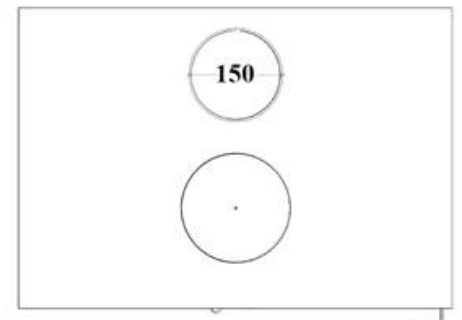

A-STOVE - WOOD STOVES

A-STOVE 110

 165- KG  10-18 KW  60 CM

- Double Combustion
- Stainless steel oven
- Chimney Diameter 15CM
- CE Certificate NO:9844

→ Dimensions

FLAMME ROUGE

Halat-Highway- Tel:09.478985/6 - 03.880633 70.210222  70.250500