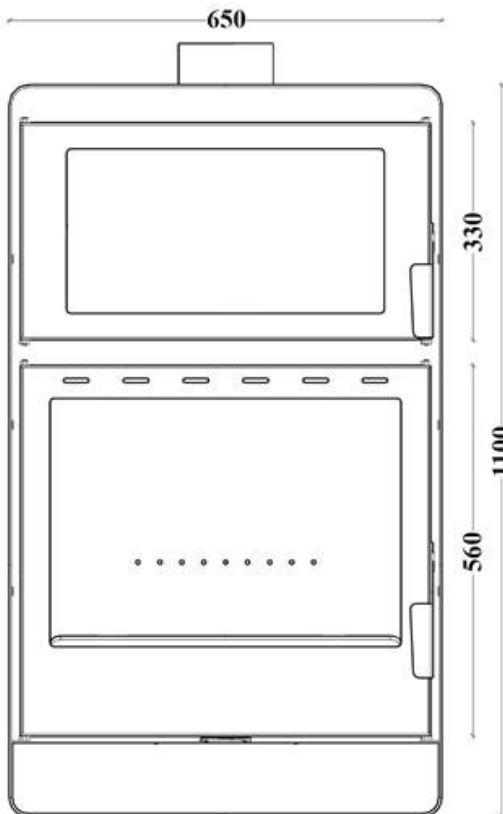

A-STOVE - WOOD STOVES

A-STOVE 110

 165- KG  10-18 KW  60 CM

- Double Combustion
- Stainless steel oven
- Chimney Diameter 15CM
- CE Certificate NO:9844

→ Dimensions

FLAMME ROUGE

Halat-Highway- Tel:09.478985/6 - 03.880633 70.210222  70.250500