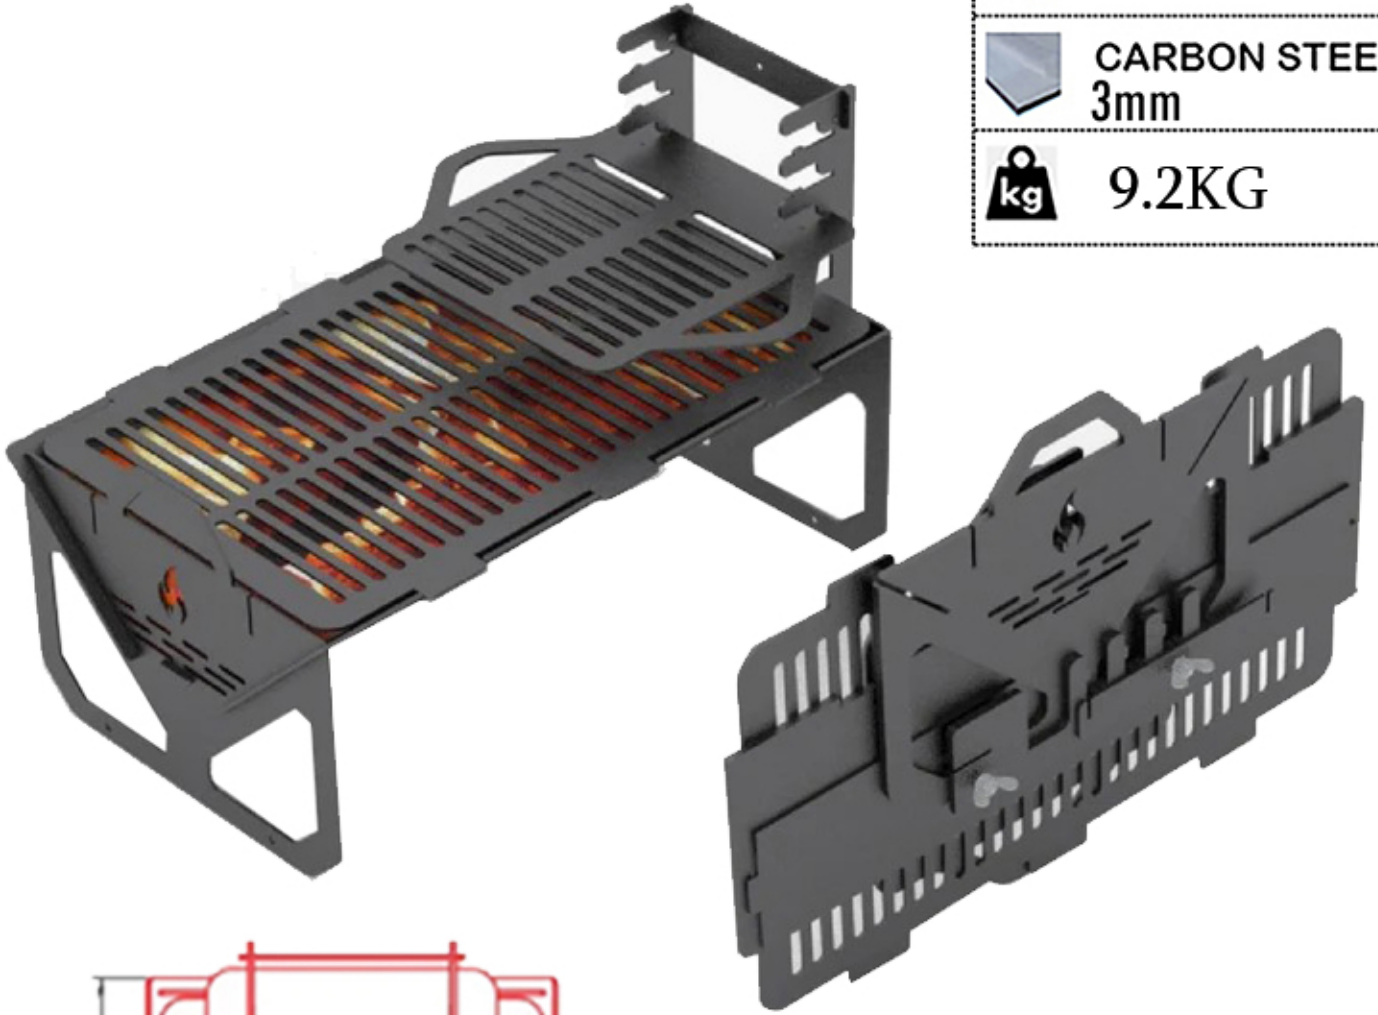

# GO GRILL

CHARCOAL

CARBON STEEL  
3mm

9.2KG

**FLAMME ROUGE**

Halat Highway Tel: 09.478985 /6

70.250500

[www.flammerouge-lb.com](http://www.flammerouge-lb.com) E:[info@flammerouge-lb.com](mailto:info@flammerouge-lb.com)