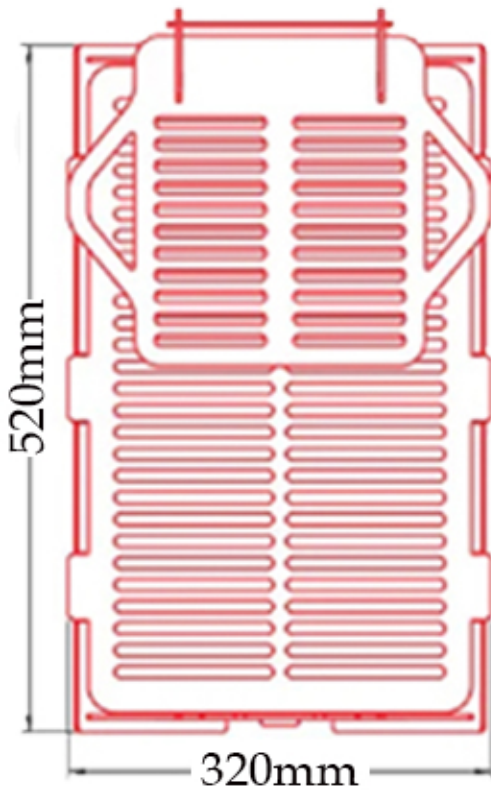

# GO GRILL

CHARCOAL

CARBON STEEL  
3mm

9.2KG

**FLAMME ROUGE**

Halat Highway Tel: 09.478985 /6

70.250500

[www.flammerouge-lb.com](http://www.flammerouge-lb.com) E:[info@flammerouge-lb.com](mailto:info@flammerouge-lb.com)