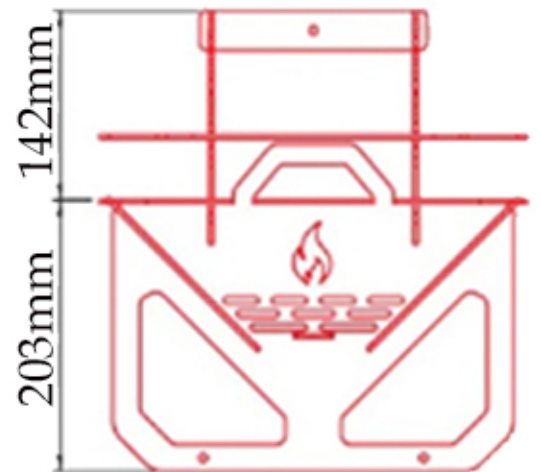

# GO GRILL

CHARCOAL

CARBON STEEL  
3mm

9.2KG

**FLAMME ROUGE**

Halat Highway Tel: 09.478985 /6

70.250500

[www.flammerouge-lb.com](http://www.flammerouge-lb.com) E:[info@flammerouge-lb.com](mailto:info@flammerouge-lb.com)