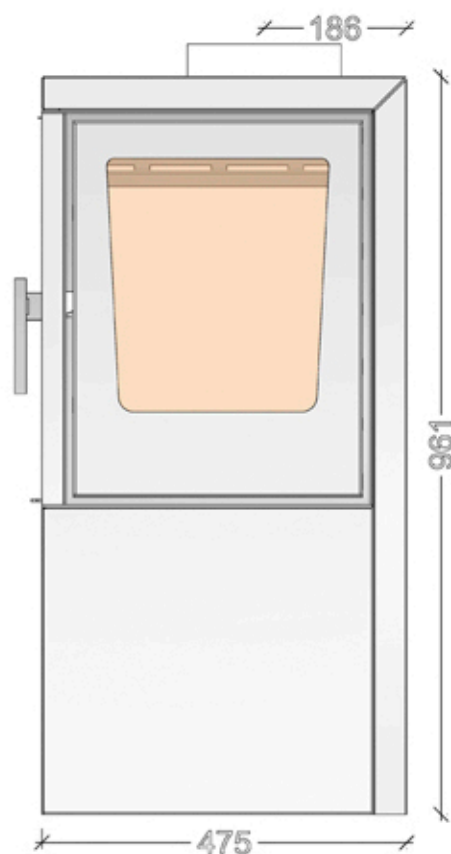

FLAMME ROUGE

Halat-Highway- Tel:09.478985/6 - 03.880633 70.210222 70.250500

www.flammerouge-lb.com E: info@flammerouge-lb.com