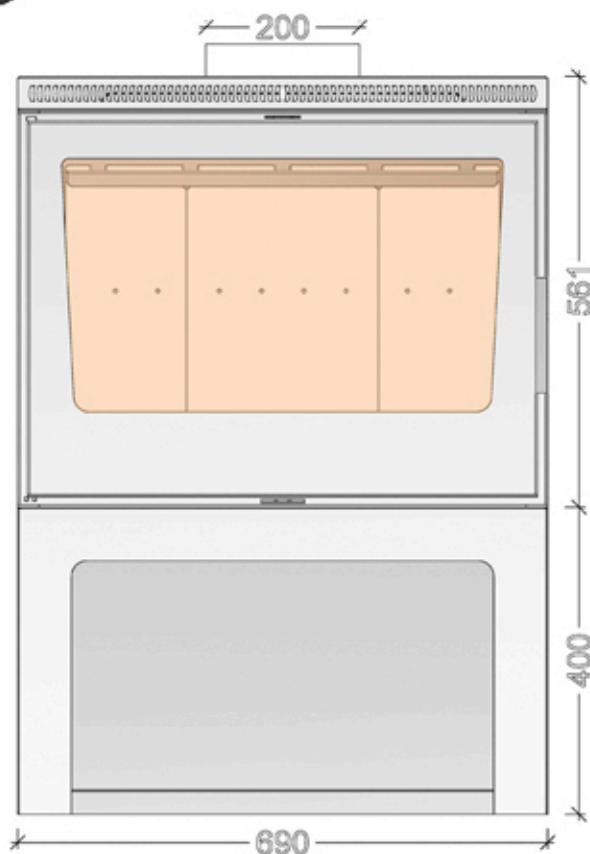

FLAMME ROUGE

Halat-Highway- Tel:09.478985/6 - 03.880633 70.210222 70.250500

www.flammerouge-lb.com E: info@flammerouge-lb.com