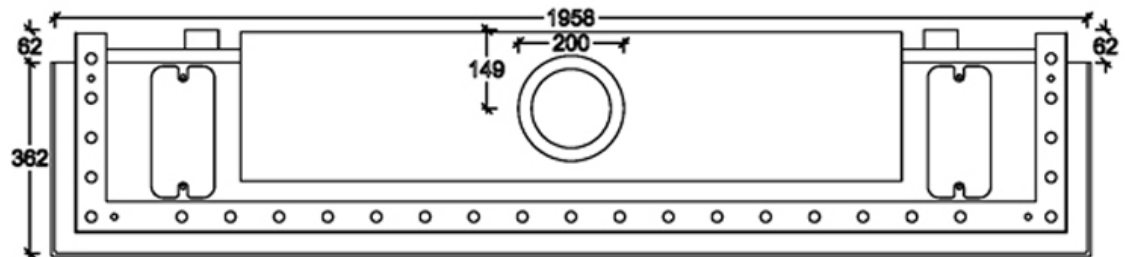

### Dimensions

CE Certificate No: CE-9844  
Model Number -3V180  
burner included 172cm

#### Burner Specifications:

- Nominal heat (Hi): 13.4 KW
- Fuel: Propane Gas
- Smoke Gas Exit -15/20 cm Ø
- Gas system : Maxitrol GV60
- Glass - Ceramic ( **NEO CLEAR** )

📍 Halat-Highway Tel:09.478985/6 - 03.880633 70.210222 📞 70.250500  
📍 Louizeh Baabda-Highway