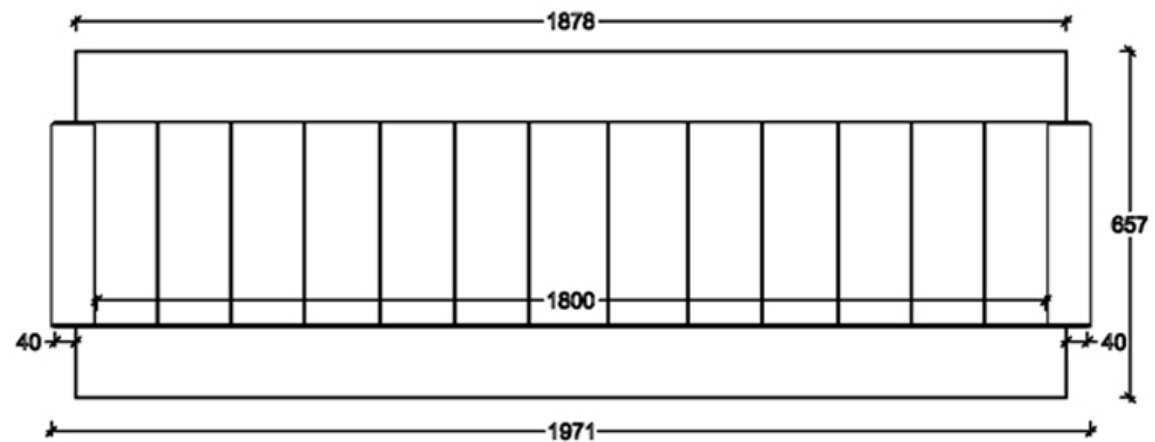

### Dimensions

CE Certificate No: CE-9844  
Model Number -3V180  
burner included 172cm

#### Burner Specifications:

- Nominal heat (Hi): 13.4 KW
- Fuel: Propane Gas
- Smoke Gas Exit -15/20 cm Ø
- Gas system : Maxitrol GV60
- Glass - Ceramic ( **NEO CLEAR** )

📍 Halat-Highway Tel:09.478985/6 - 03.880633 70.210222 📞 70.250500  
📍 Louizeh Baabda-Highway