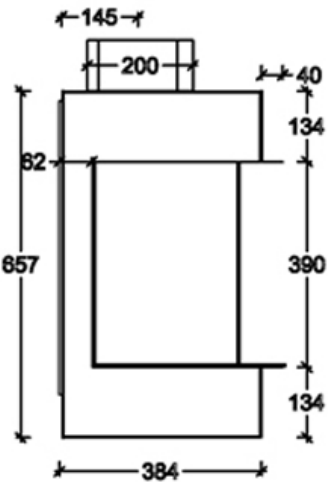

### Dimensions

CE Certificate No: CE-9844  
Model Number -3V180  
burner included 172cm

#### Burner Specifications:

- Nominal heat (Hi): 13.4 KW
- Fuel: Propane Gas
- Smoke Gas Exit -15/20 cm Ø
- Gas system : Maxitrol GV60
- Glass - Ceramic ( **NEO CLEAR** )

📍 Halat-Highway Tel:09.478985/6 - 03.880633 70.210222 📞 70.250500  
📍 Louizeh Baabda-Highway