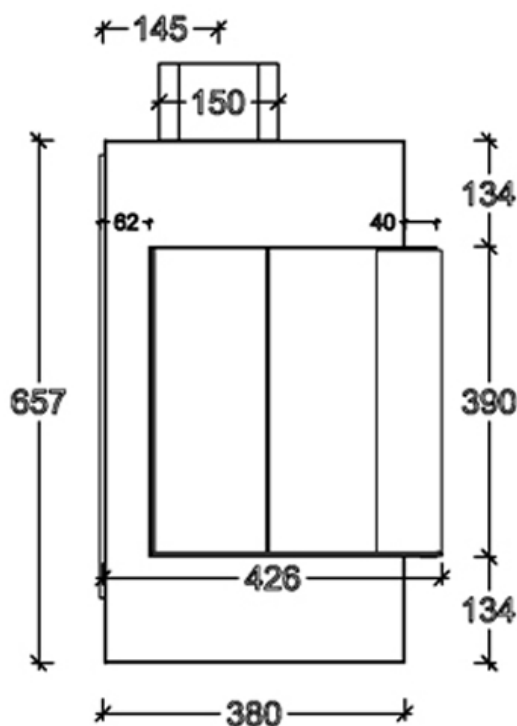

ÉCO line

Crystal clear view on fire

MAXITROL

CE Certificate No: CE-9844
Model Number -LEFT80
burner included 76cm

Burner Specifications:

- Nominal heat (Hi): 8.38 KW
- Fuel: Propane Gas
- Smoke Gas Exit -10/15cm Ø
- Gas system : Maxitrol GV60
- Glass - Ceramic (NEO CLEAR)

Dimensions

Halat-Highway

Tel:09.478985/6 - 03.880633 70.210222 70.250500

Louizeh Baabda-Highway