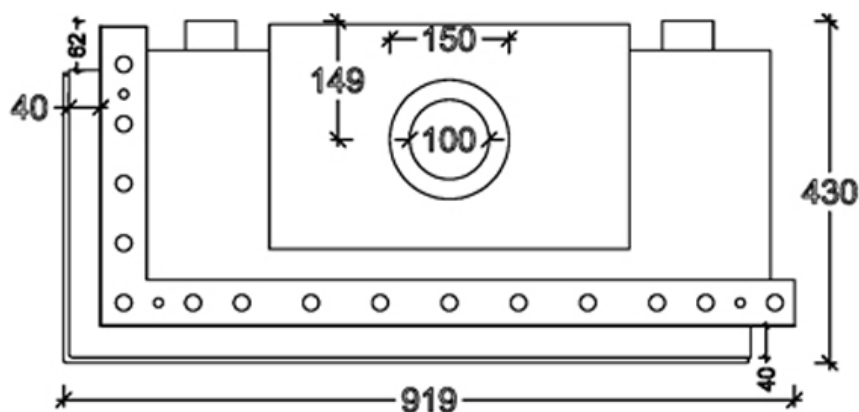

ÉCO line

Crystal clear view on fire

MAXITROL

CE Certificate No: CE-9844
Model Number -LEFT80
burner included 76cm

Burner Specifications:

- Nominal heat (Hi): 8.38 KW
- Fuel: Propane Gas
- Smoke Gas Exit -10/15cm Ø
- Gas system : Maxitrol GV60
- Glass - Ceramic (NEO CLEAR)

Dimensions

Halat-Highway

Tel:09.478985/6 - 03.880633 70.210222 70.250500

Louizeh Baabda-Highway