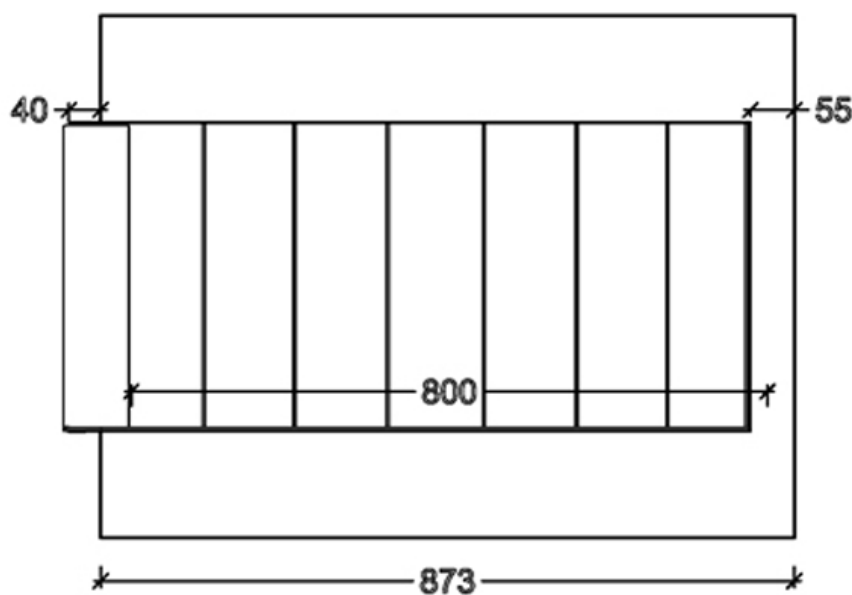

ÉCO line

Crystal clear view on fire

MAXITROL

CE Certificate No: CE-9844
Model Number -LEFT80
burner included 76cm

Burner Specifications:

- Nominal heat (Hi): 8.38 KW
- Fuel: Propane Gas
- Smoke Gas Exit -10/15cm Ø
- Gas system : Maxitrol GV60
- Glass - Ceramic (NEO CLEAR)

Dimensions

Halat-Highway

Tel:09.478985/6 - 03.880633 70.210222 70.250500

Louizeh Baabda-Highway