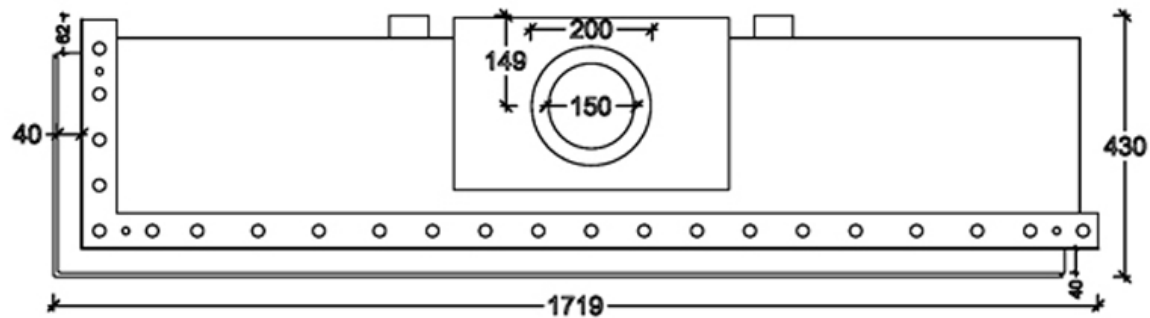

Dimensions

📍 Halat-Highway   Tel:09.478985/6 - 03.880633 70.210222 📞70.250500
📍 Loueizeh Baabda-Highway