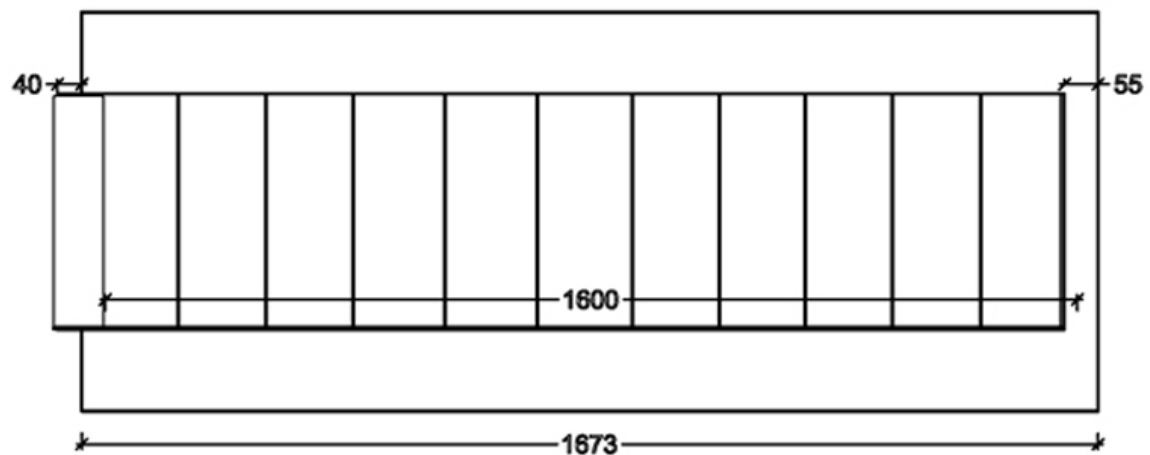

Dimensions

📍 Halat-Highway   Tel:09.478985/6 - 03.880633 70.210222 📞70.250500
📍 Loueizeh Baabda-Highway