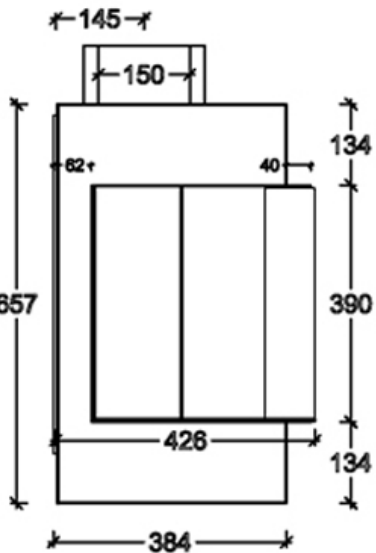

**Eco line**

Crystal clear view on fire

**CE** Certificate No: CE-9844  
 Model Number -LEFT160  
 burner included 152cm

**Burner Specifications:**

- Nominal heat (Hi): 11.9 KW
- Fuel: Propane Gas
- Smoke Gas Exit -15/20cm Ø
- Gas system : Maxitrol GV60
- Glass - Ceramic ( **NEO CLEAR** )

**Dimensions**

📍 Halat-Highway      Tel:09.478985/6 - 03.880633 70.210222 📞70.250500  
📍 Loueizeh Baabda-Highway