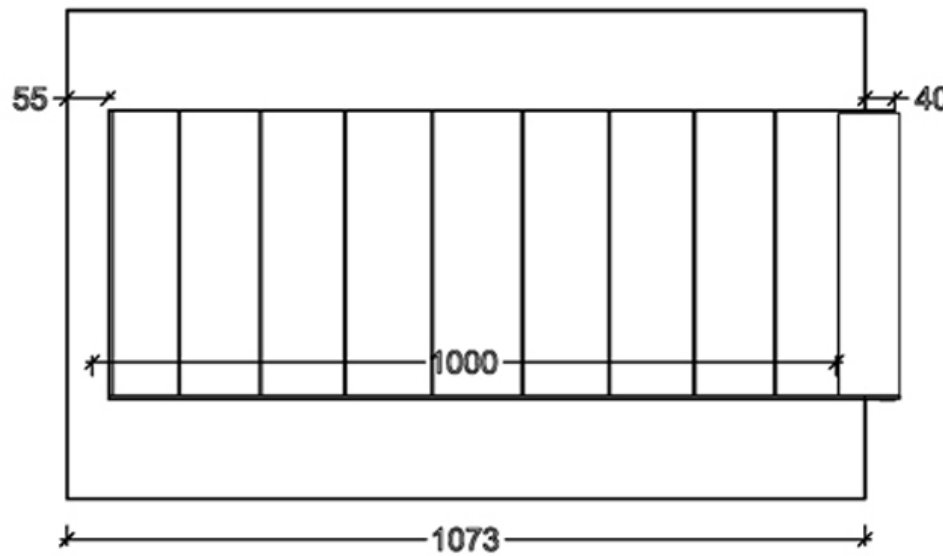

## ÉCO line

Crystal clear view on fire

### Dimensions

CE Certificate No: CE-9844  
Model Number -RIGHT100  
burner included 92cm

### Burner Specifications:

- Nominal heat (Hi): 8.6 KW
- Fuel: Propane Gas
- Smoke Gas Exit -15/20cm Ø
- Gas system : Maxitrol GV60
- Glass - Ceramic (NEO CLEAR)

Halat-Highway Tel:09.478985/6 - 03.880633 70.210222 70.250500  
Loueizeh Baabda-Highway