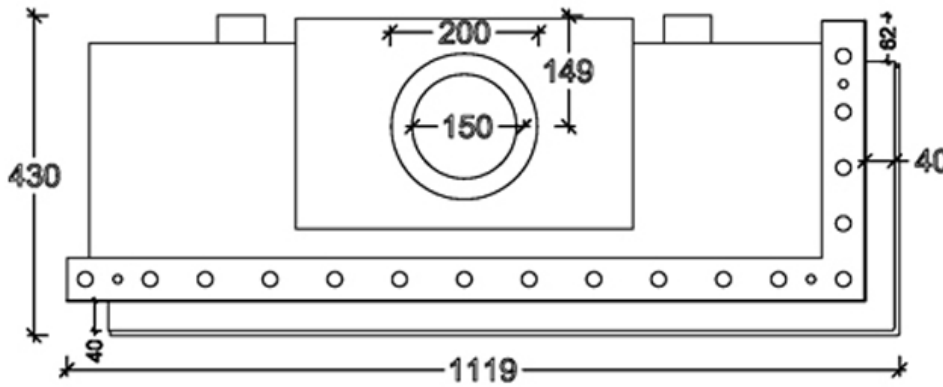

## ÉCO line

Crystal clear view on fire

### Dimensions

CE Certificate No: CE-9844  
Model Number -RIGHT100  
burner included 92cm

### Burner Specifications:

- Nominal heat (Hi): 8.6 KW
- Fuel: Propane Gas
- Smoke Gas Exit -15/20cm Ø
- Gas system : Maxitrol GV60
- Glass - Ceramic (NEO CLEAR)

Halat-Highway Tel:09.478985/6 - 03.880633 70.210222 70.250500  
Loueizeh Baabda-Highway