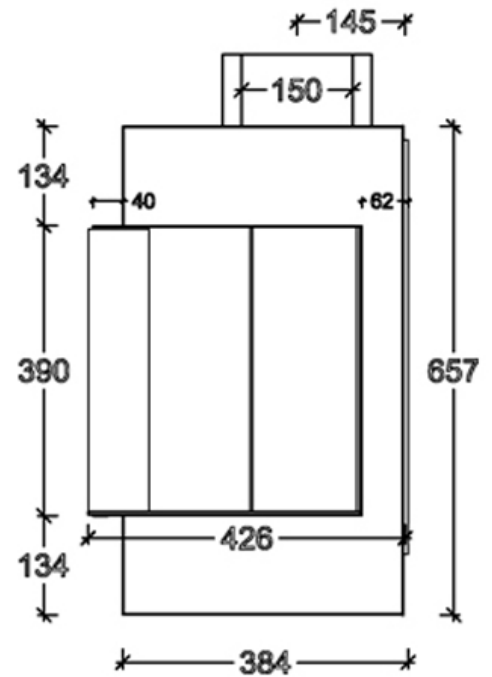

## ÉCO line

Crystal clear view on fire

### Dimensions

CE Certificate No: CE-9844  
Model Number -RIGHT100  
burner included 92cm

### Burner Specifications:

- Nominal heat (Hi): 8.6 KW
- Fuel: Propane Gas
- Smoke Gas Exit -15/20cm Ø
- Gas system : Maxitrol GV60
- Glass - Ceramic (NEO CLEAR)

Halat-Highway Tel:09.478985/6 - 03.880633 70.210222 70.250500  
Loueizeh Baabda-Highway