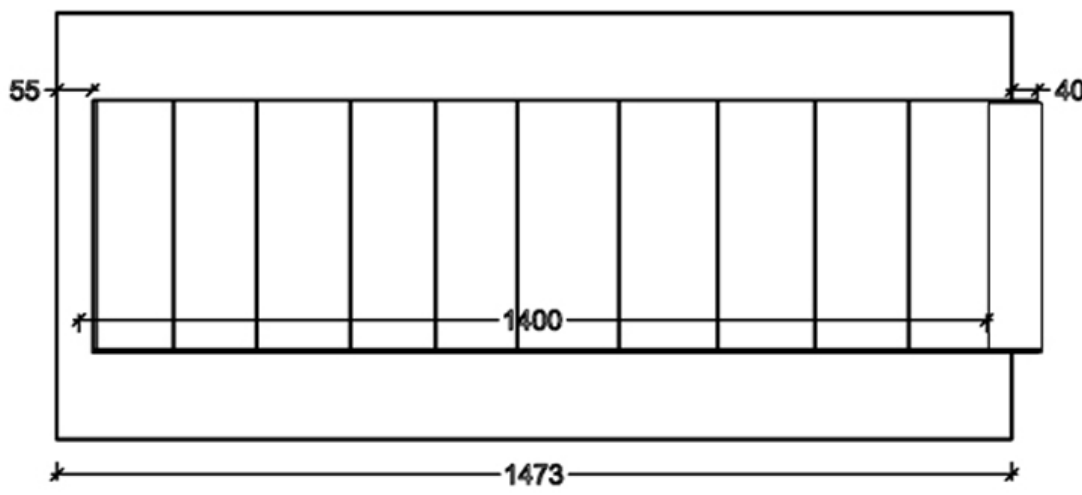

## Dimensions

CE Certificate No: CE-9844  
Model Number -RIGHT140  
burner included 132cm

### Burner Specifications:

- Nominal heat (Hi): 10.7 KW
- Fuel: Propane Gas
- Smoke Gas Exit -15/20cm  $\varnothing$
- Gas system : Maxitrol GV60
- Glass - Ceramic ( **NEO CLEAR** )

Halat-Highway Tel:09.478985/6 - 03.880633 70.210222 70.250500  
Loueizeh Baabda-Highway