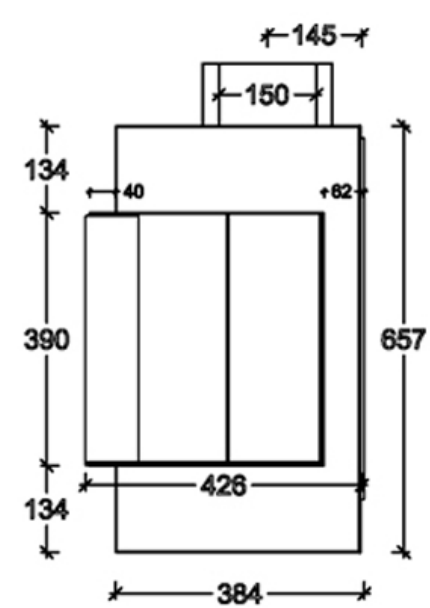

## Dimensions

CE Certificate No: CE-9844  
Model Number -RIGHT140  
burner included 132cm

### Burner Specifications:

- Nominal heat (Hi): 10.7 KW
- Fuel: Propane Gas
- Smoke Gas Exit -15/20cm  $\varnothing$
- Gas system : Maxitrol GV60
- Glass - Ceramic ( **NEO CLEAR** )

Halat-Highway Tel:09.478985/6 - 03.880633 70.210222 70.250500  
Loueizeh Baabda-Highway