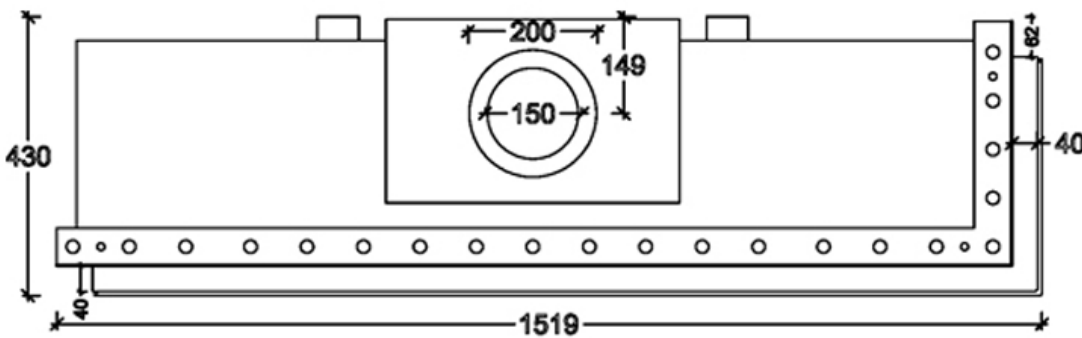

## Dimensions

CE Certificate No: CE-9844  
Model Number -RIGHT140  
burner included 132cm

### Burner Specifications:

- Nominal heat (Hi): 10.7 KW
- Fuel: Propane Gas
- Smoke Gas Exit -15/20cm  $\varnothing$
- Gas system : Maxitrol GV60
- Glass - Ceramic ( **NEO CLEAR** )

Halat-Highway Tel:09.478985/6 - 03.880633 70.210222 70.250500  
Loueizeh Baabda-Highway