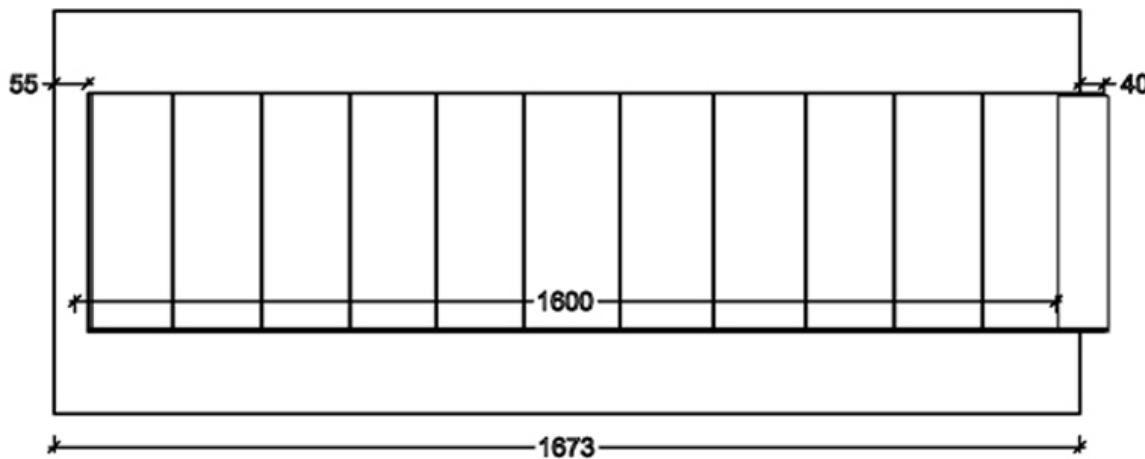

Eco line
Crystal clear view on fire

Dimensions

CE Certificate No: CE-9844
Model Number -RIGHT160
burner included 152cm

Burner Specifications:
Nominal heat (Hi): 11.9 KW
Fuel: Propane Gas
Smoke Gas Exit -15/20cm Ø
Gas system : Maxitrol GV60
Glass - Ceramic (**NEO CLEAR**)