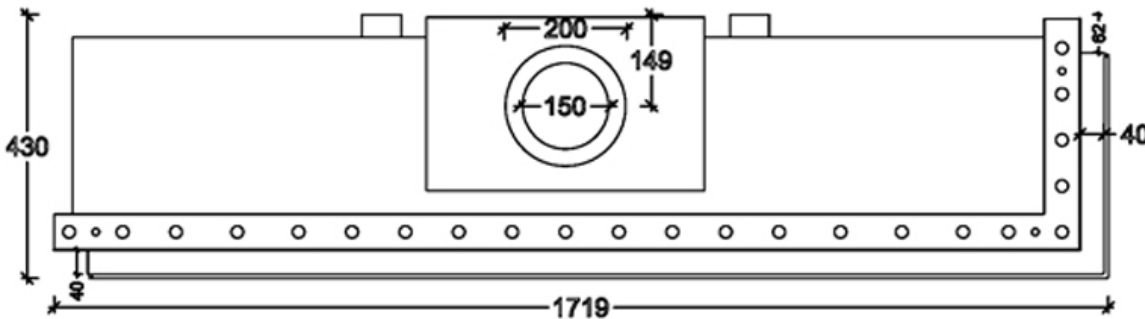

Eco line
Crystal clear view on fire

Dimensions

CE Certificate No: CE-9844
Model Number -RIGHT160
burner included 152cm

Burner Specifications:
Nominal heat (Hi): 11.9 KW
Fuel: Propane Gas
Smoke Gas Exit -15/20cm Ø
Gas system : Maxitrol GV60
Glass - Ceramic (**NEO CLEAR**)