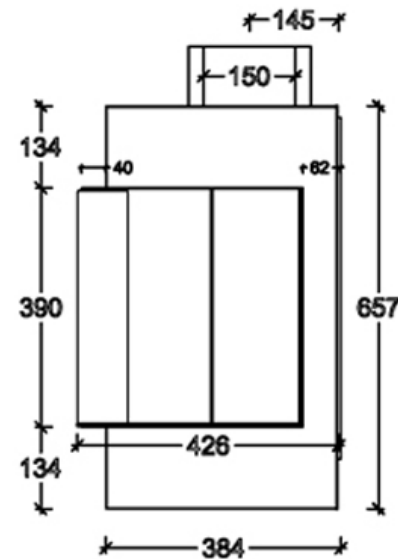

Eco line
Crystal clear view on fire

Dimensions

CE Certificate No: CE-9844
Model Number -RIGHT160
burner included 152cm

Burner Specifications:
Nominal heat (Hi): 11.9 KW
Fuel: Propane Gas
Smoke Gas Exit -15/20cm Ø
Gas system : Maxitrol GV60
Glass - Ceramic (**NEO CLEAR**)